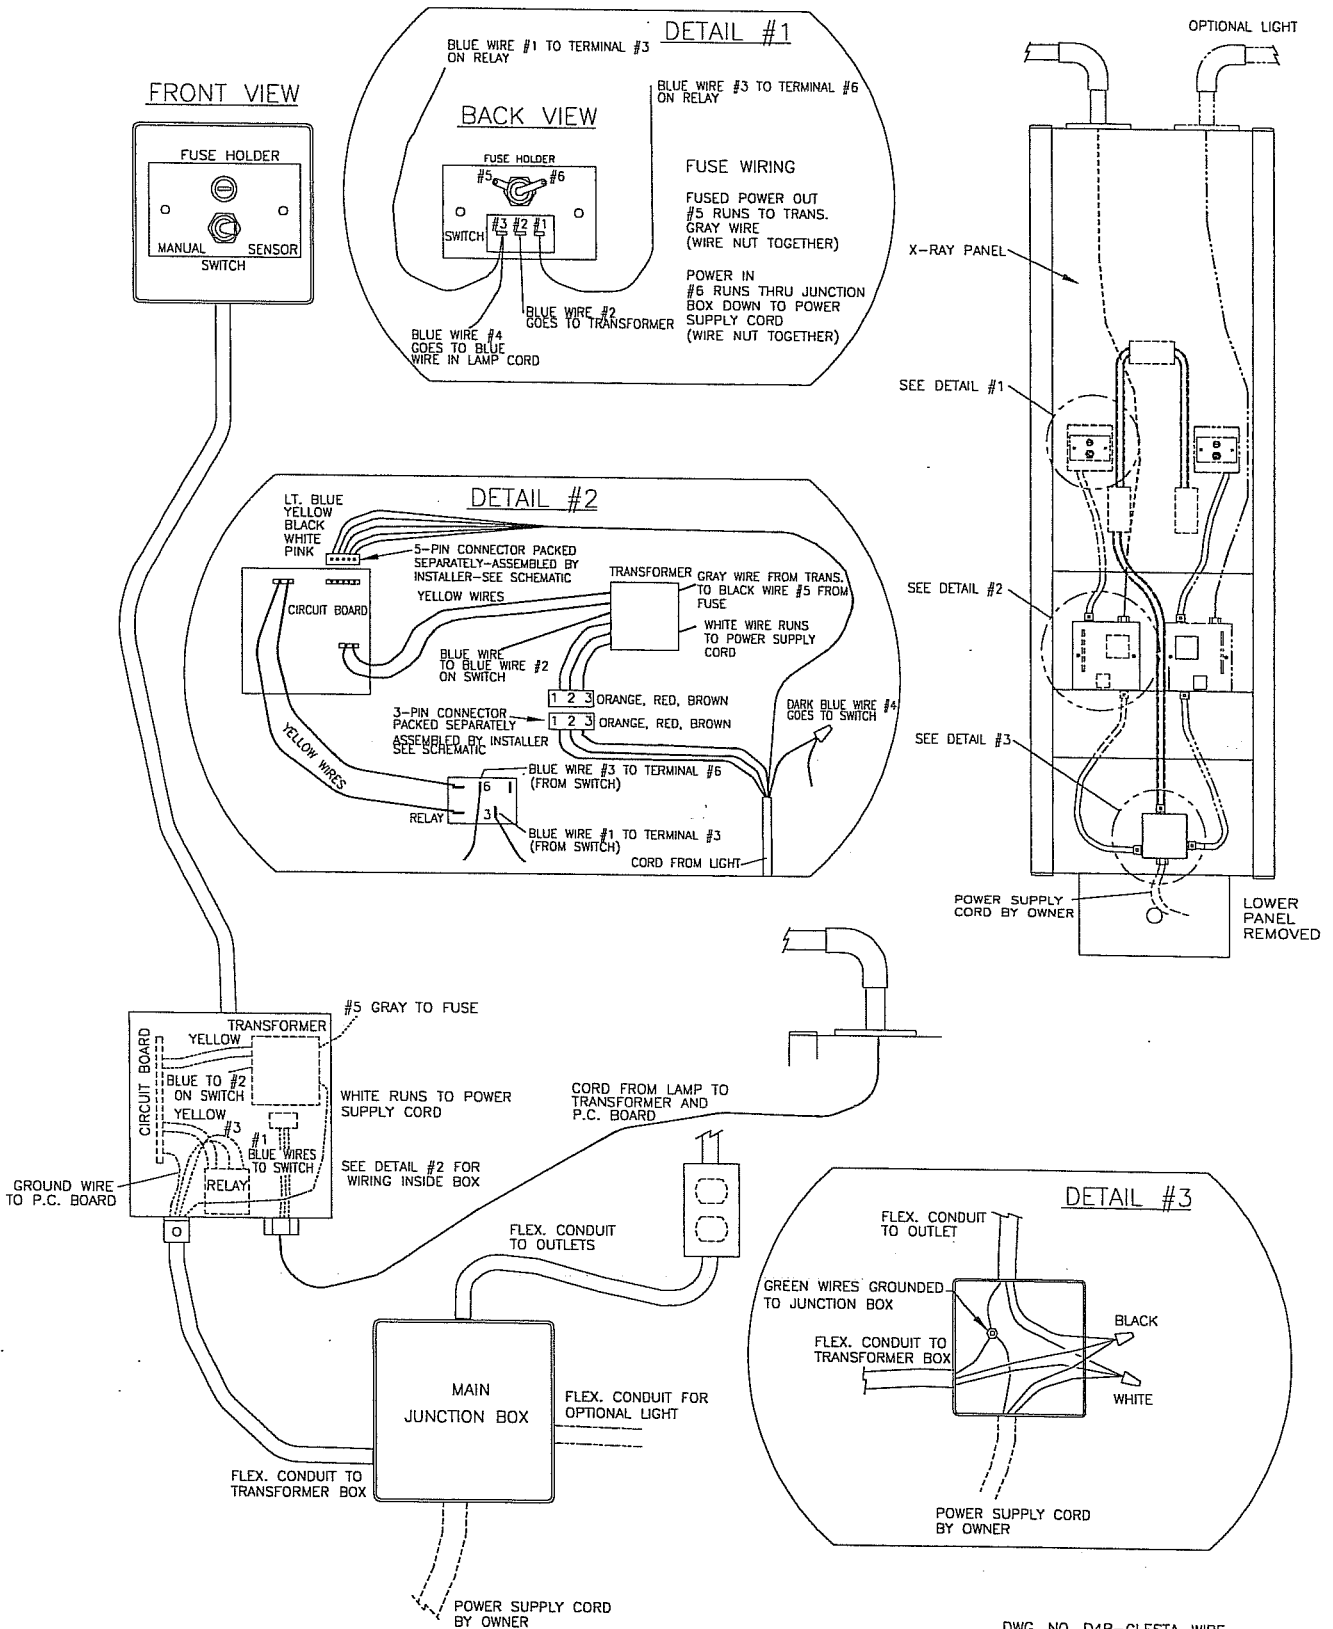

D-4R & D-4RH SPLIT ENTRY CONSOLE

WIRING DIAGRAM FOR #507-T CLESTA LIGHT

WIRING SCHEMATIC FOR BLPW X-CALIBUR LIGHT