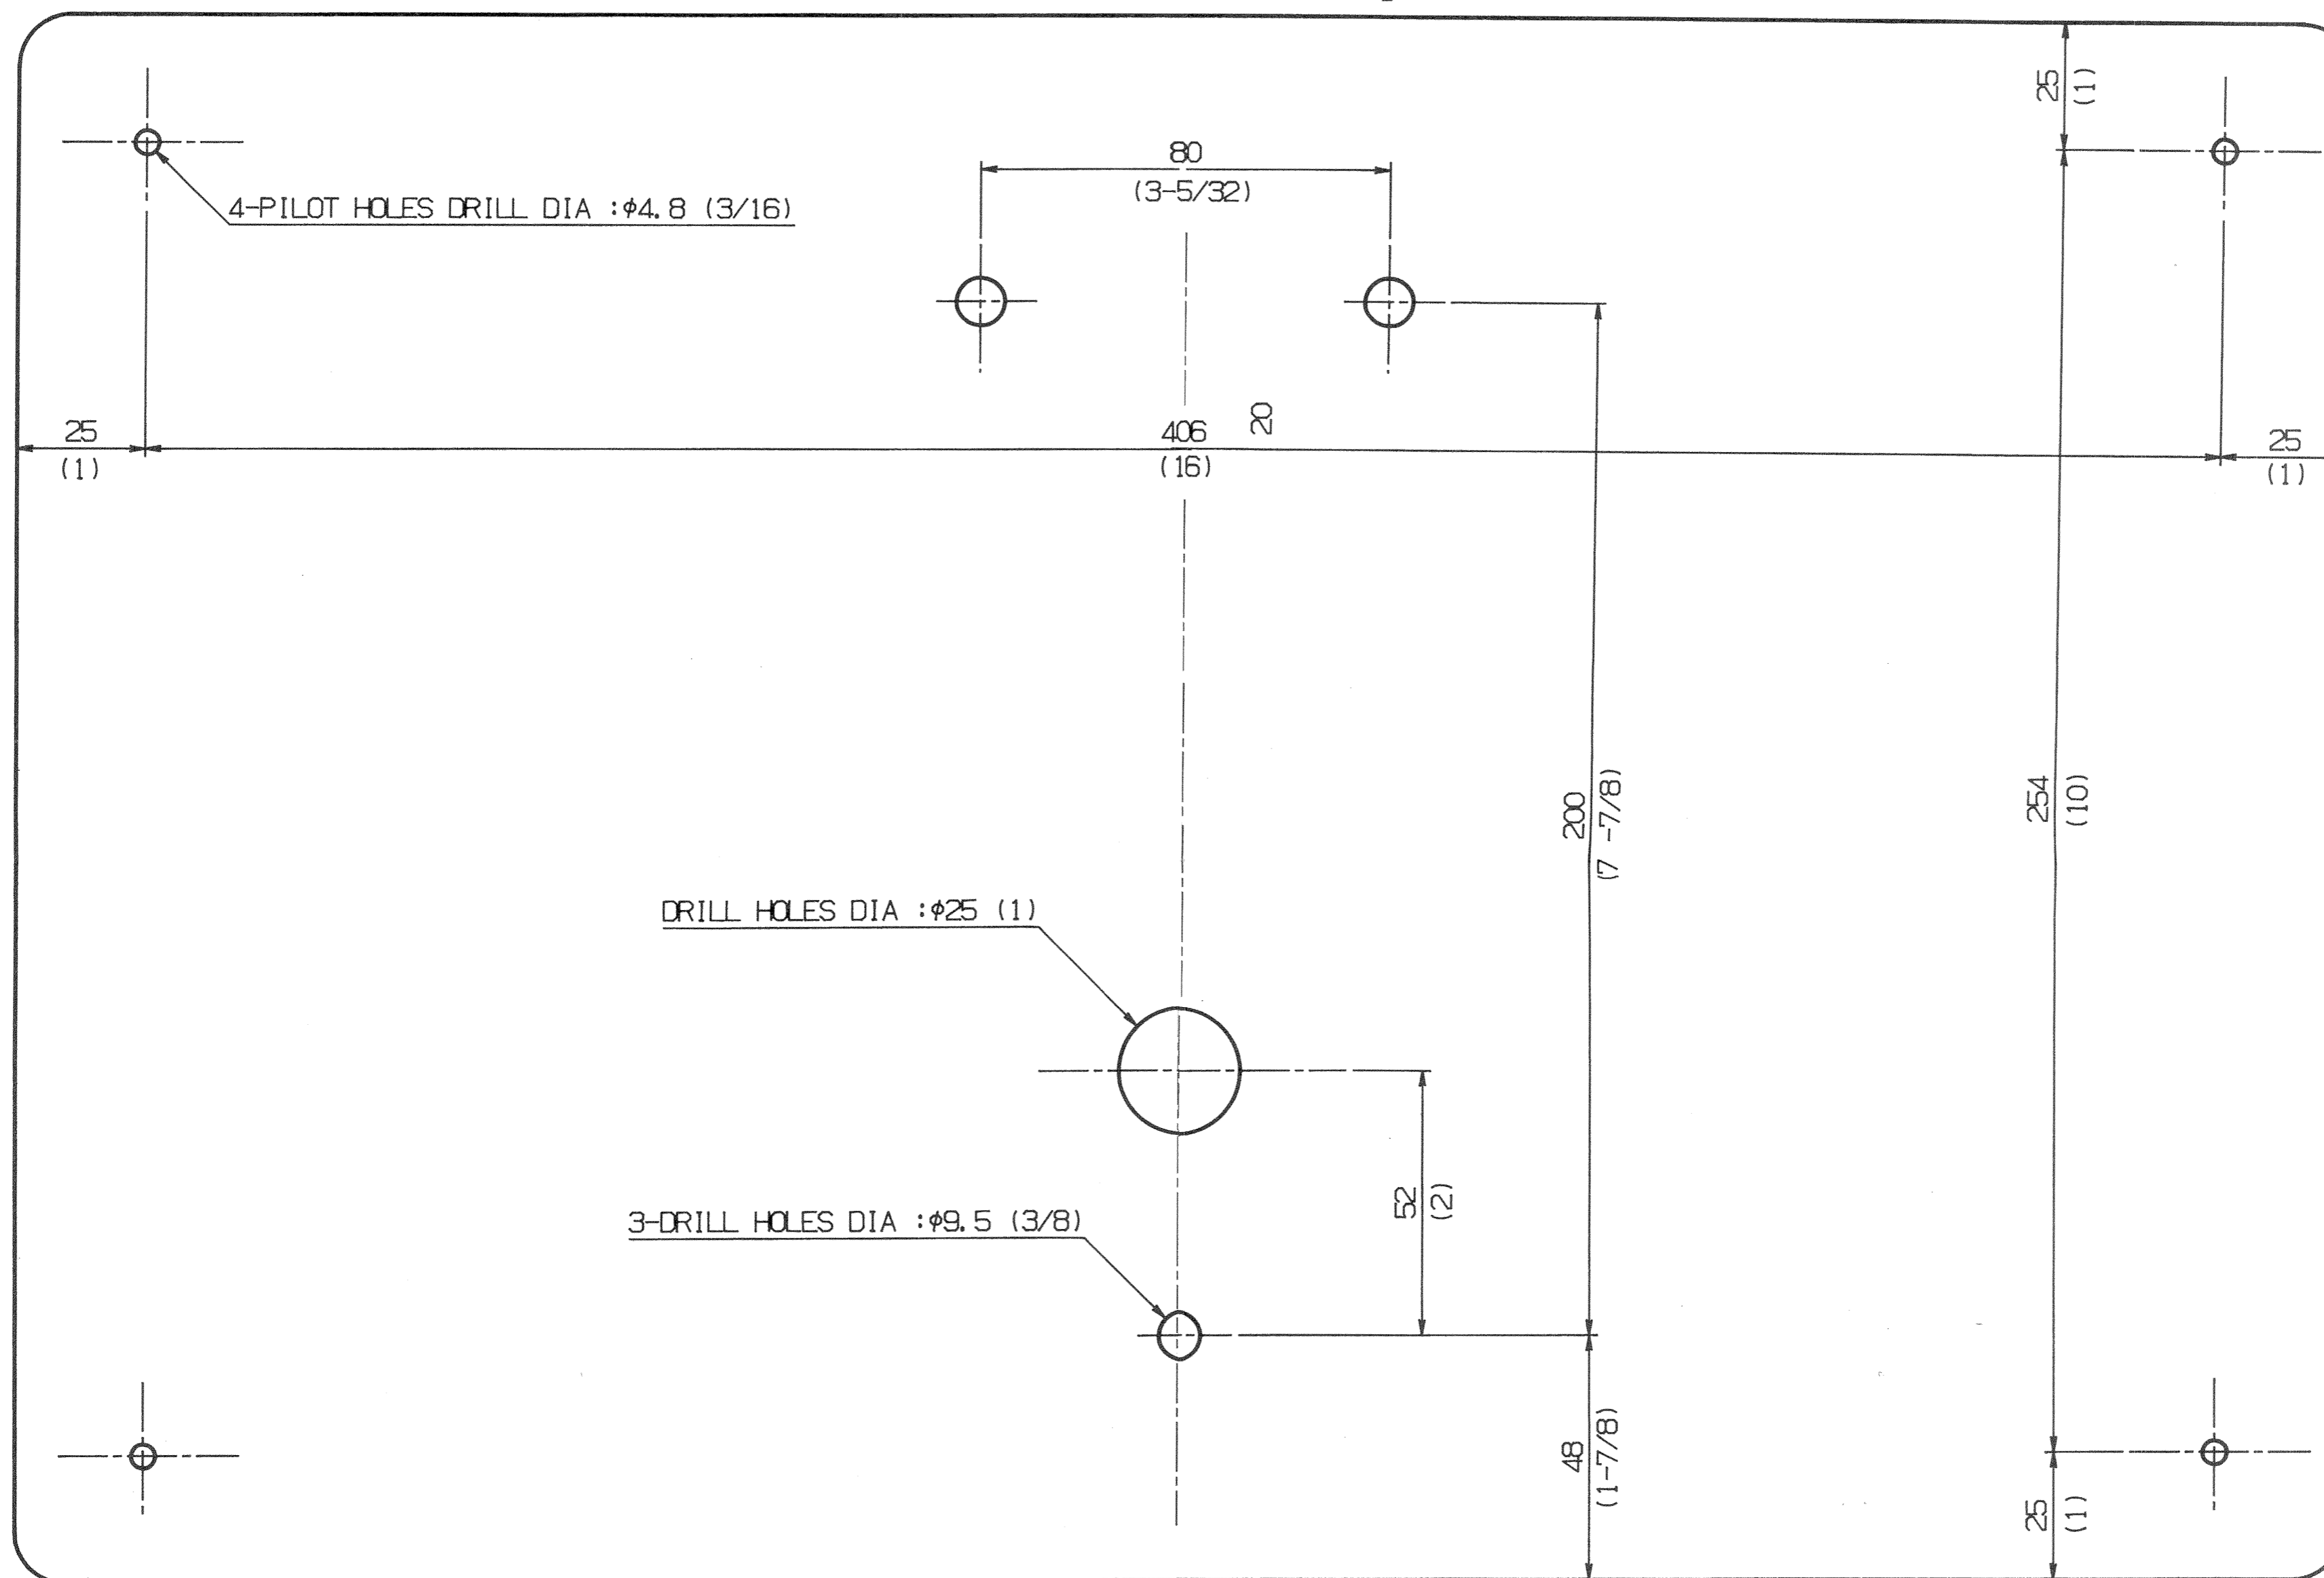

PRE-INSTALLATION INSTRUCTIONS MOUNTING TEMPLATE FOR WALL PLATE

Level Top and Side Prior Securing to Wall

mm
(inches)

MODEL 096,071A,DX-073,DX-068

1032 (40-5/8) FROM FLOOR

Belmont reserves the right to modify the specifications