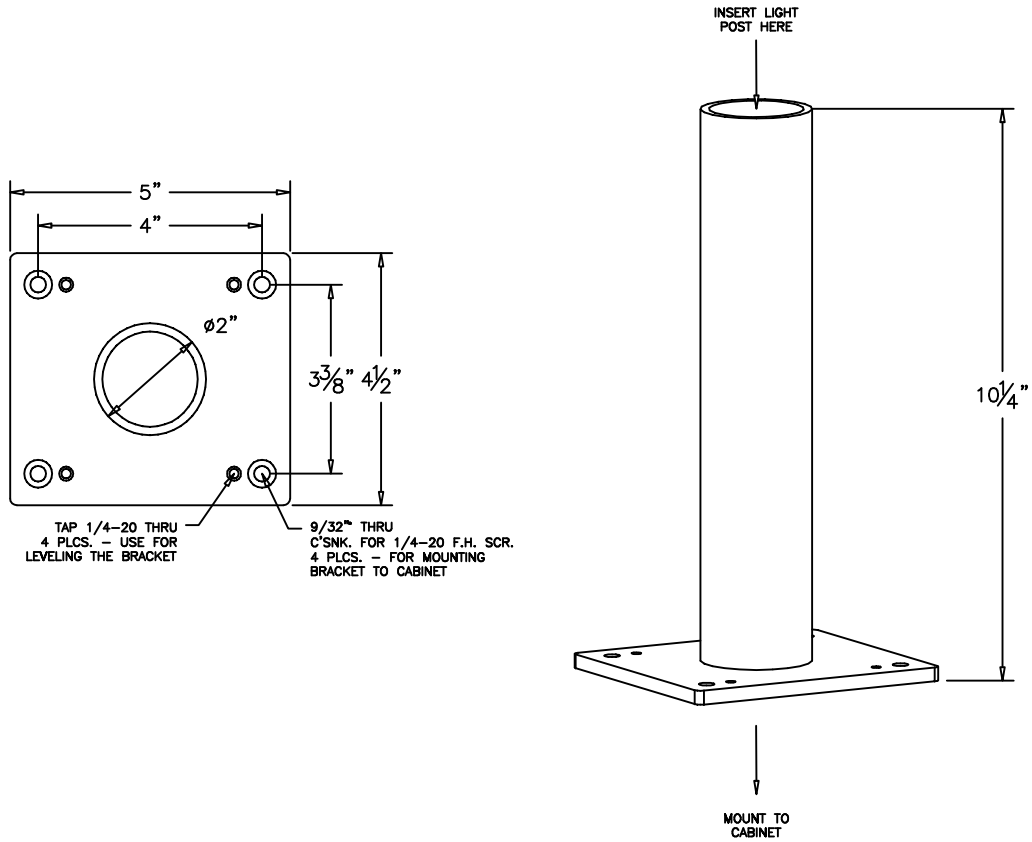

BELMONT DENTAL LIGHT POST  
 LIGHT MOUNTING BRACKET - P24250-510  
 (MANUFACTURER'S RECOMMENDED MOUNTING HEIGHT - 76")

BELMONT DENTAL LIGHT POST  
 LIGHT MOUNTING BRACKET - P24270-510  
 (MANUFACTURER'S RECOMMENDED MOUNTING HEIGHT - 86")