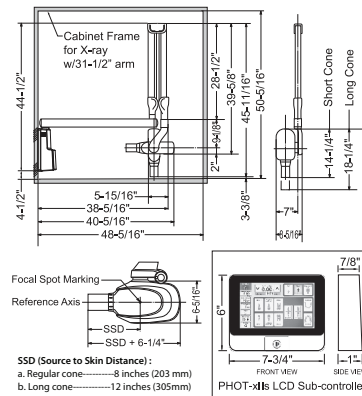

[70 kV] Setting Provides:

- Imaging for the examination of patients periodontal disease condition.
- Improved pediatric imaging when used in combination with decreased exposure time settings to compensate for patient motion during exposures.

Dimensions:

Wall Mount

Pass-thru mount

Est. 1921

Advancing Dental Care with Quality & Experience

 **Belmont**

Belmont Equipment
Takara Company Canada Ltd.

101 Belmont Drive, Somerset, NJ 08873
2455 Meadowvale Boulevard, Mississauga, Ontario, L5N 5S2