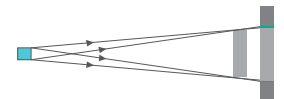

Head and scissor-arm fold flat to the wall

Lightweight tube head

Image Clarity

Small 0.4mm focal spot produces the sharpest image possible.

Large focal spot reduced image definition

0.4mm focal spot sharply defined image

Tube Voltage Selection

PHOT-xlIs with LCD has 2 tube voltage selection settings to optimize diagnostic imaging:

[60 kV] Setting Provides:

- Balanced contrast for general caries detection.
- Excellent definition and detail for periapical and bone structure imaging.