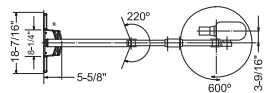

Tube Voltage Selection

PHOT-xlIs with LCD has 2 tube voltage selection settings to optimize diagnostic imaging:

[60 kV] Setting Provides:

- Balanced contrast for general caries detection.
- Excellent definition and detail for periapical and bone structure imaging.

[70 kV] Setting Provides:

- Imaging for the examination of patients periodontal disease condition.
- Improved pediatric imaging when used in combination with decreased exposure time settings to compensate for patient motion during exposures.

Dimensions:

Wall Mount