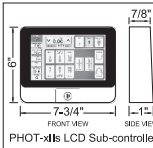

Pass-thru mount