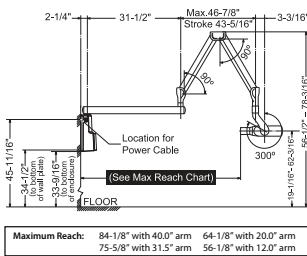

Tube Voltage Selection

PHOT-xlIs with LCD has 2 tube voltage selection settings to optimize diagnostic imaging:

[60 kV] Setting Provides:

- Balanced contrast for general caries detection.
- Excellent definition and detail for periapical and bone structure imaging.

[70 kV] Setting Provides:

- Imaging for the examination of patients periodontal disease condition.
- Improved pediatric imaging when used in combination with decreased exposure time settings to compensate for patient motion during exposures.

Dimensions:

Wall Mount