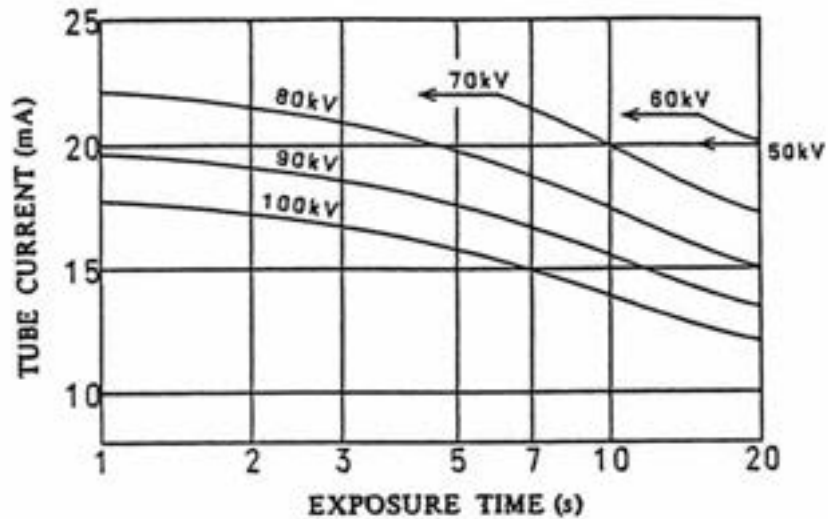

MAXIMUM RATING CHARTS (ABSOLUTE MAXIMUM RATING CHARTS)

DC

FOCAL SPOT : 0.5 mm