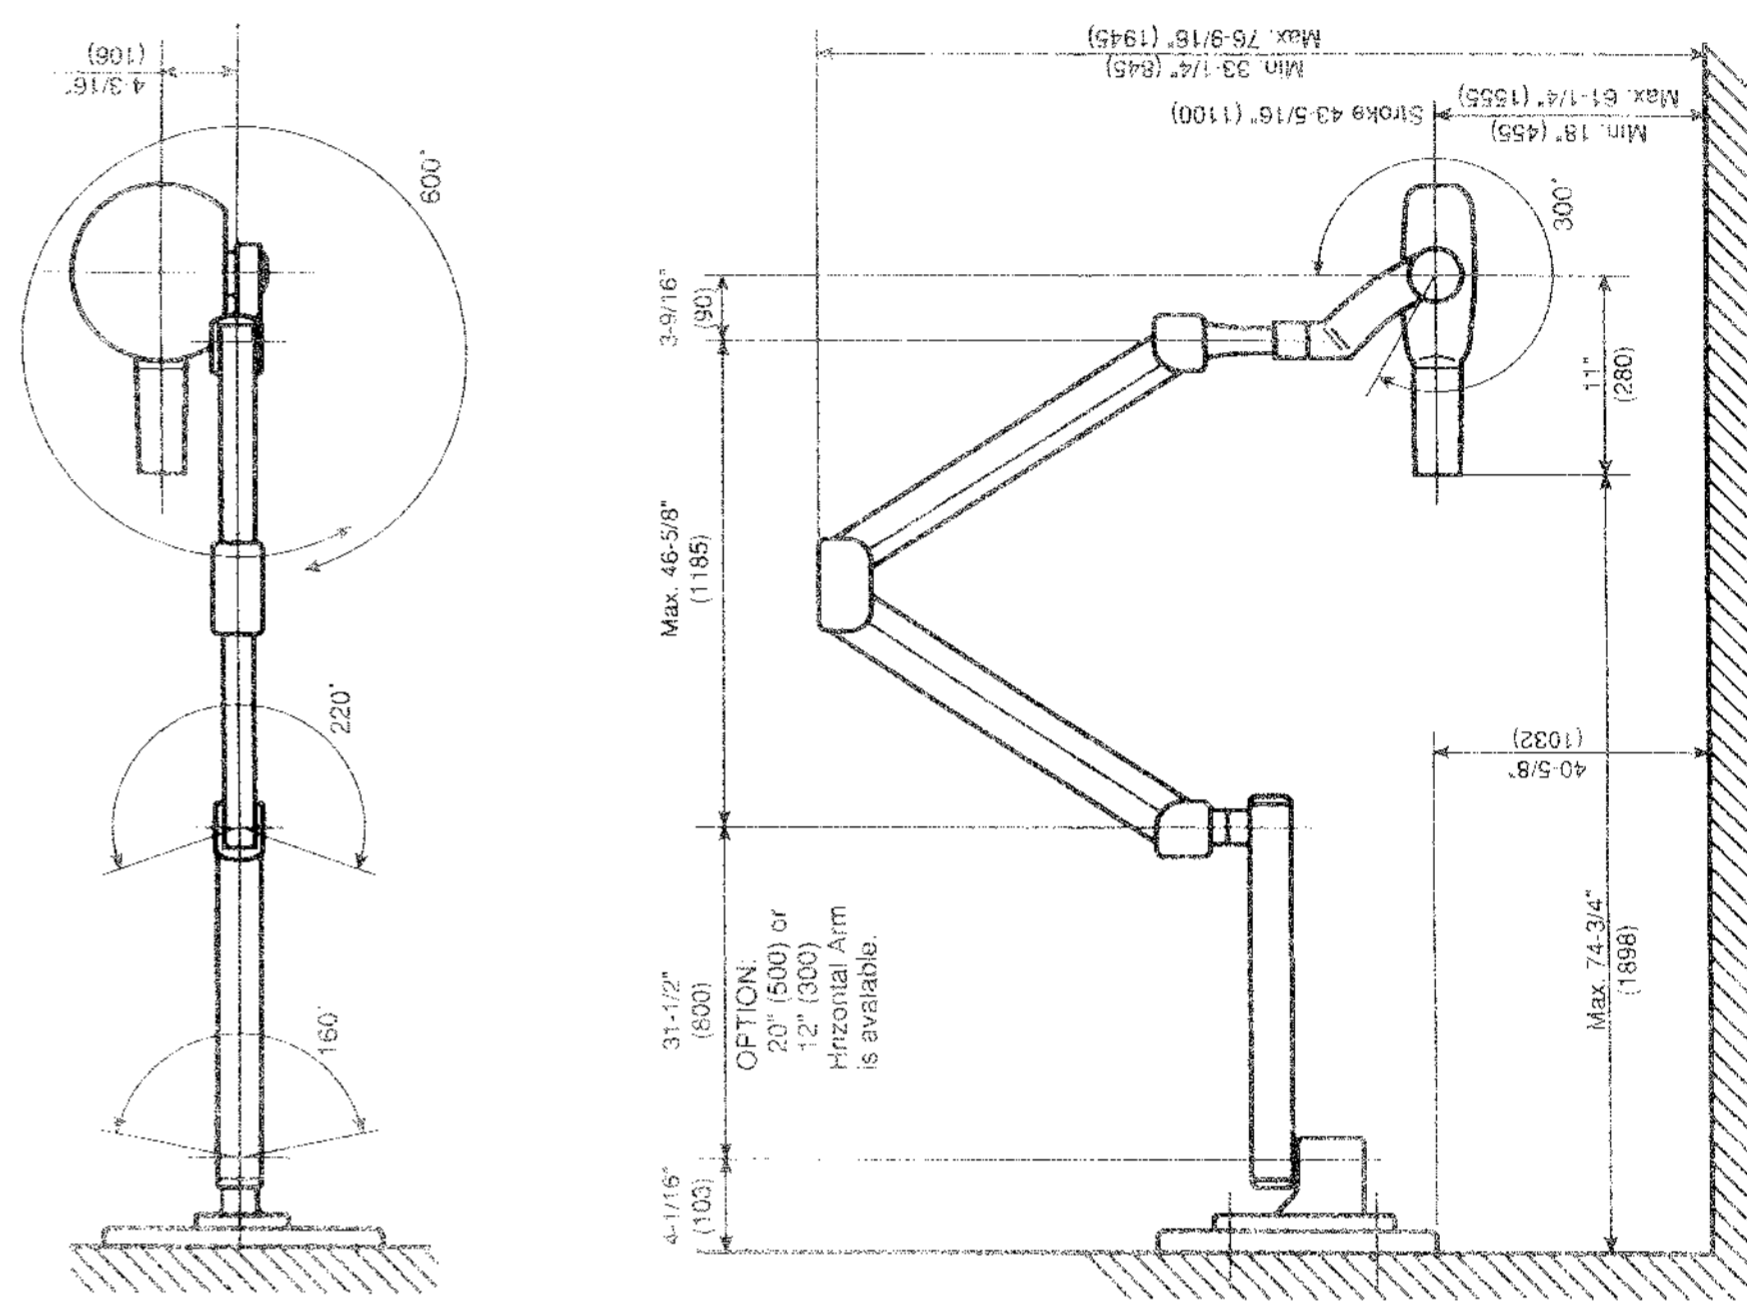

**PHYSICAL DIMENSIONS**  
Model: 071A ( ) = mm

Note: Wall mount plate height of 41 1/4" is for standard wall mount installation.

**PHYSICAL DIMENSIONS**  
Model: 096 ( ) = mm

Standard Wall Mount Installation

Standard Wall Mount Installation