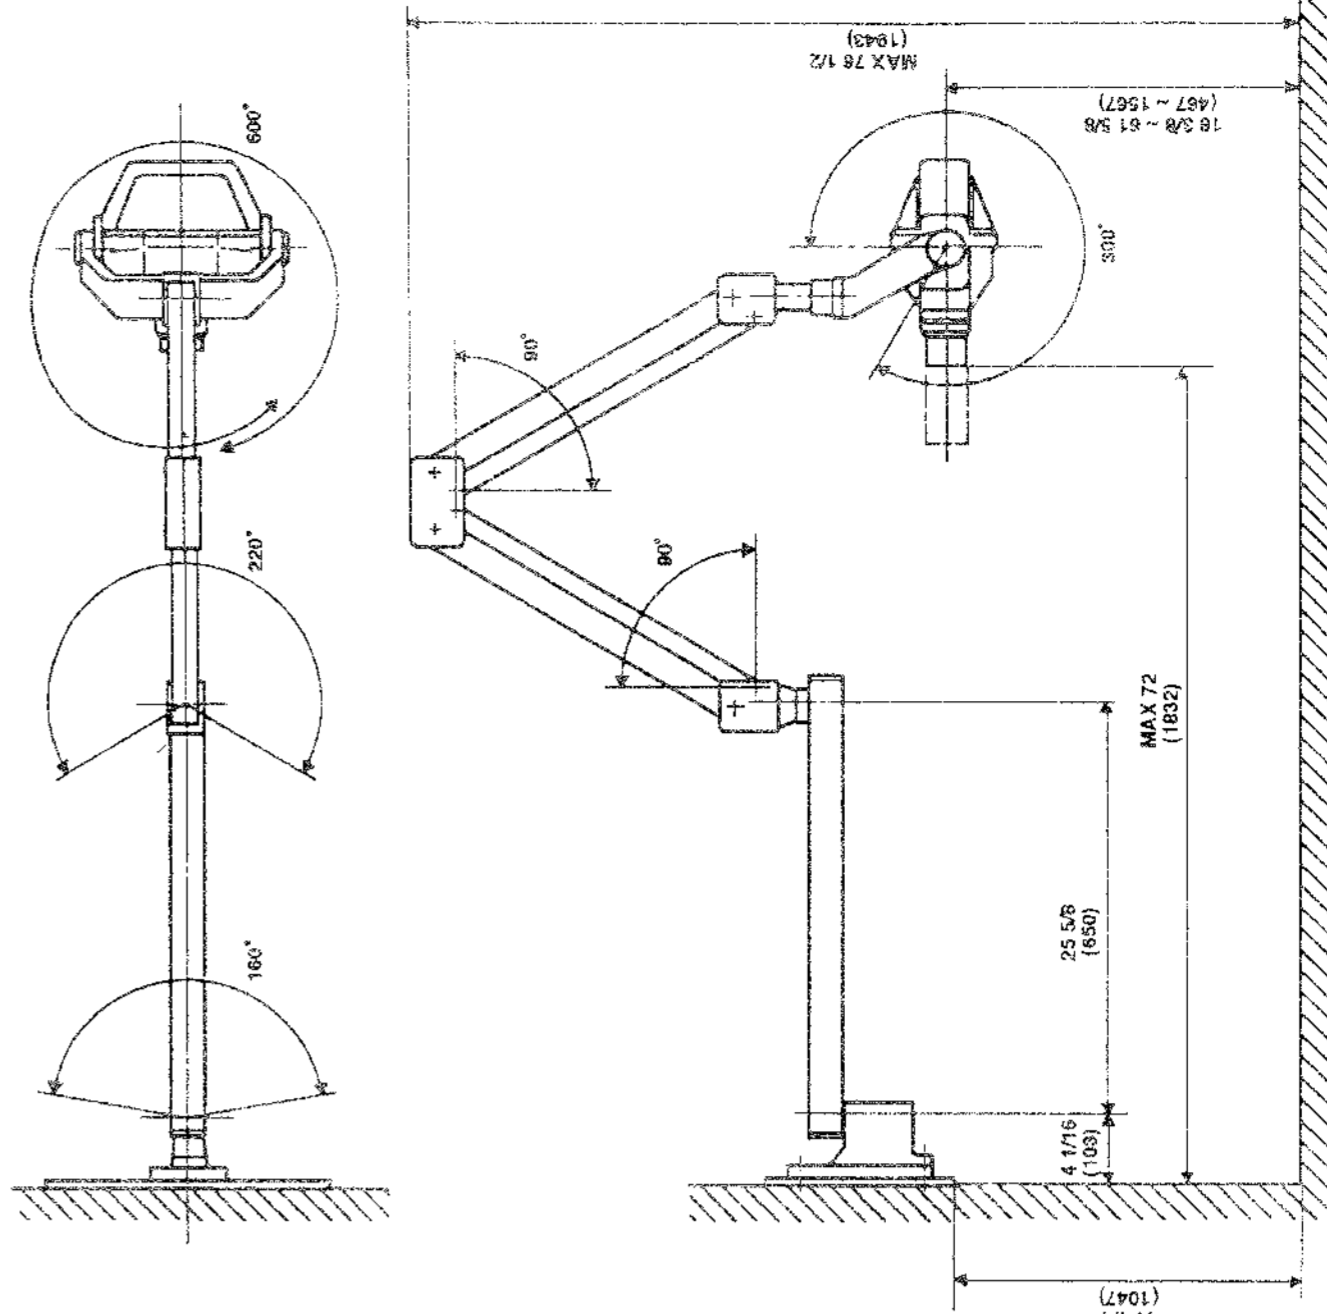

**PHYSICAL DIMENSIONS**  
Model: 071A ( ) = mm

Note: Wall mount plate height of 41 1/4" is for standard wall mount installation.

**PHYSICAL DIMENSIONS**  
Model: 096 ( ) = mm

Standard Wall Mount Installation

Standard Wall Mount Installation