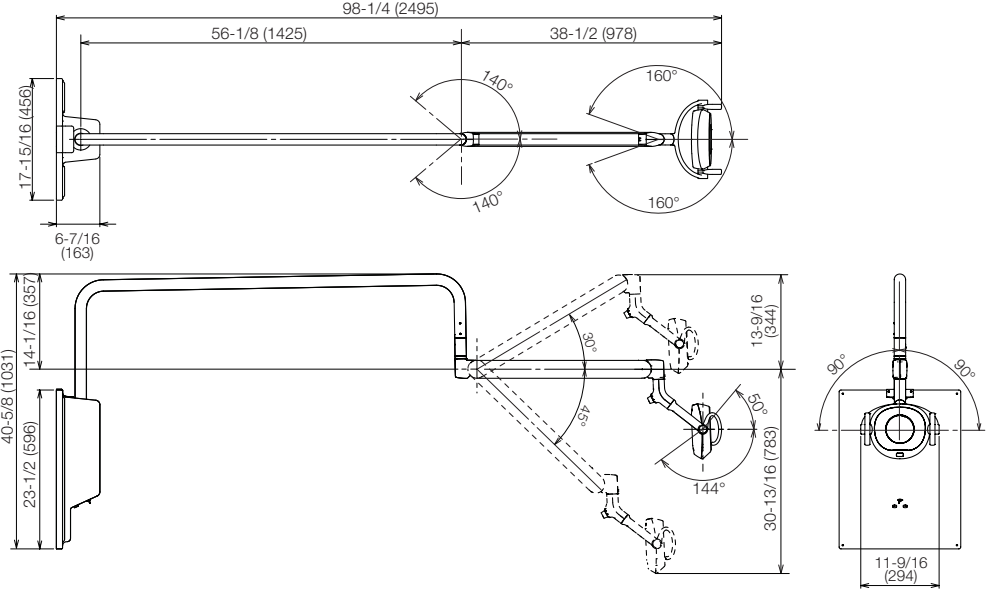

Shine Brighter,
Work Better,
Last Longer.

Bel-Nova
LED Dental Light

AL-107

AL108

SPECIFICATIONS

Light Source:	Six LEDs
In Treatment Mode	
Central Illuminance:	3,000-28,000 lx
Correlated Color Temperature:	5,000 K
In Composite Safe Mode	Compliant with ISO 9680: 2014 5.2.10
Central Illuminance:	9,000 lx
Correlated Color Temperature:	2,700 K
Standard Irradiation Distance:	25.59" (650 mm)
Pattern Dimensions:	3-3/8" x 6-1/8" (85 x 155 mm)
Operation:	Touchless sensor
Intensity Adjustment:	Stepless rotating knob
Head Positioning:	Rotation of head at three axis