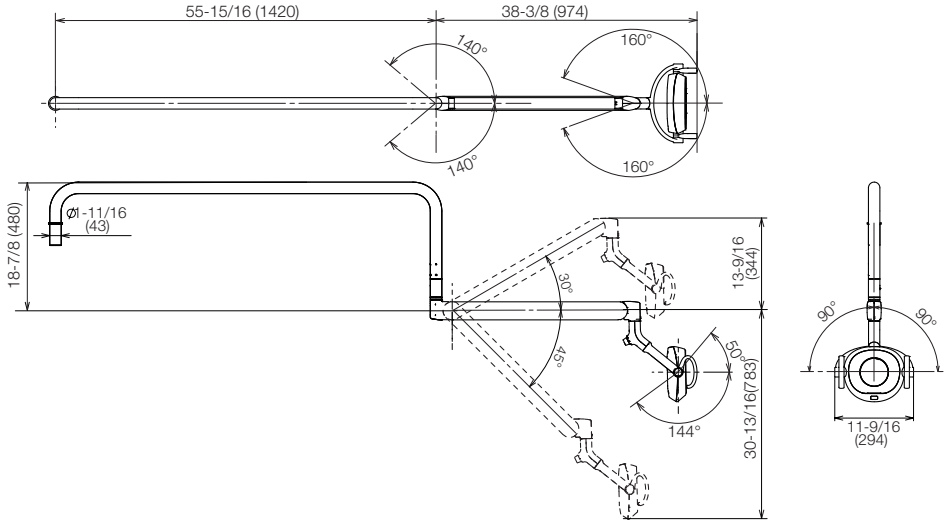

Shine Brighter,
Work Better,
Last Longer.

Bel-Nova
LED Dental Light

AL-107

AL108

SPECIFICATIONS

Light Source:	Six LEDs
In Treatment Mode	
Central Illuminance:	3,000-28,000 lx
Correlated Color Temperature:	5,000 K
In Composite Safe Mode	Compliant with ISO 9680: 2014 5.2.10
Central Illuminance:	9,000 lx
Correlated Color Temperature:	2,700 K
Standard Irradiation Distance:	25.59" (650 mm)
Pattern Dimensions:	3-3/8" x 6-1/8" (85 x 155 mm)
Operation:	Touchless sensor
Intensity Adjustment:	Stepless rotating knob
Head Positioning:	Rotation of head at three axis