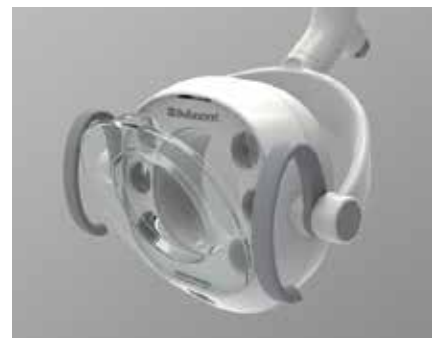

Shine Brighter,
Work Better,
Last Longer.

Bel-Nova
LED Dental Light

AL-107

AL108

SPECIFICATIONS

Light Source:	Six LEDs
In Treatment Mode	
Central Illuminance:	3,000-28,000 lx
Correlated Color Temperature:	5,000 K
In Composite Safe Mode	Compliant with ISO 9680: 2014 5.2.10
Central Illuminance:	9,000 lx
Correlated Color Temperature:	2,700 K
Standard Irradiation Distance:	25.59" (650 mm)
Pattern Dimensions:	3-3/8" x 6-1/8" (85 x 155 mm)
Operation:	Touchless sensor
Intensity Adjustment:	Stepless rotating knob
Head Positioning:	Rotation of head at three axis

Belmont Equipment
101 Belmont Drive
Somerset, NJ 08873
(800) 223-1192
www.belmontequip.com

■ Bel-Nova

Dental Light

See your practice in a new light.

The Belmont Standard

Belmont's Bel-Nova is bringing you the best dental lighting technology available. This world class LED light offers better illumination in a high performance oval lighting pattern while letting off less heat and sound than traditional halogen bulbs.

Out of the Shadows

This cutting edge, six bulb pattern focuses more light into the patient's oral cavity, giving doctors a better vision of their patient's mouth by producing a oval pattern. It also keeps light from reflecting painfully into the patient's eyes during procedures.

■ Proof In Pictures

The lighting disbursement pictured below creates less shadows, allowing doctors to see further back into their patients' mouths, leading to enhanced performance and more accurate diagnoses.