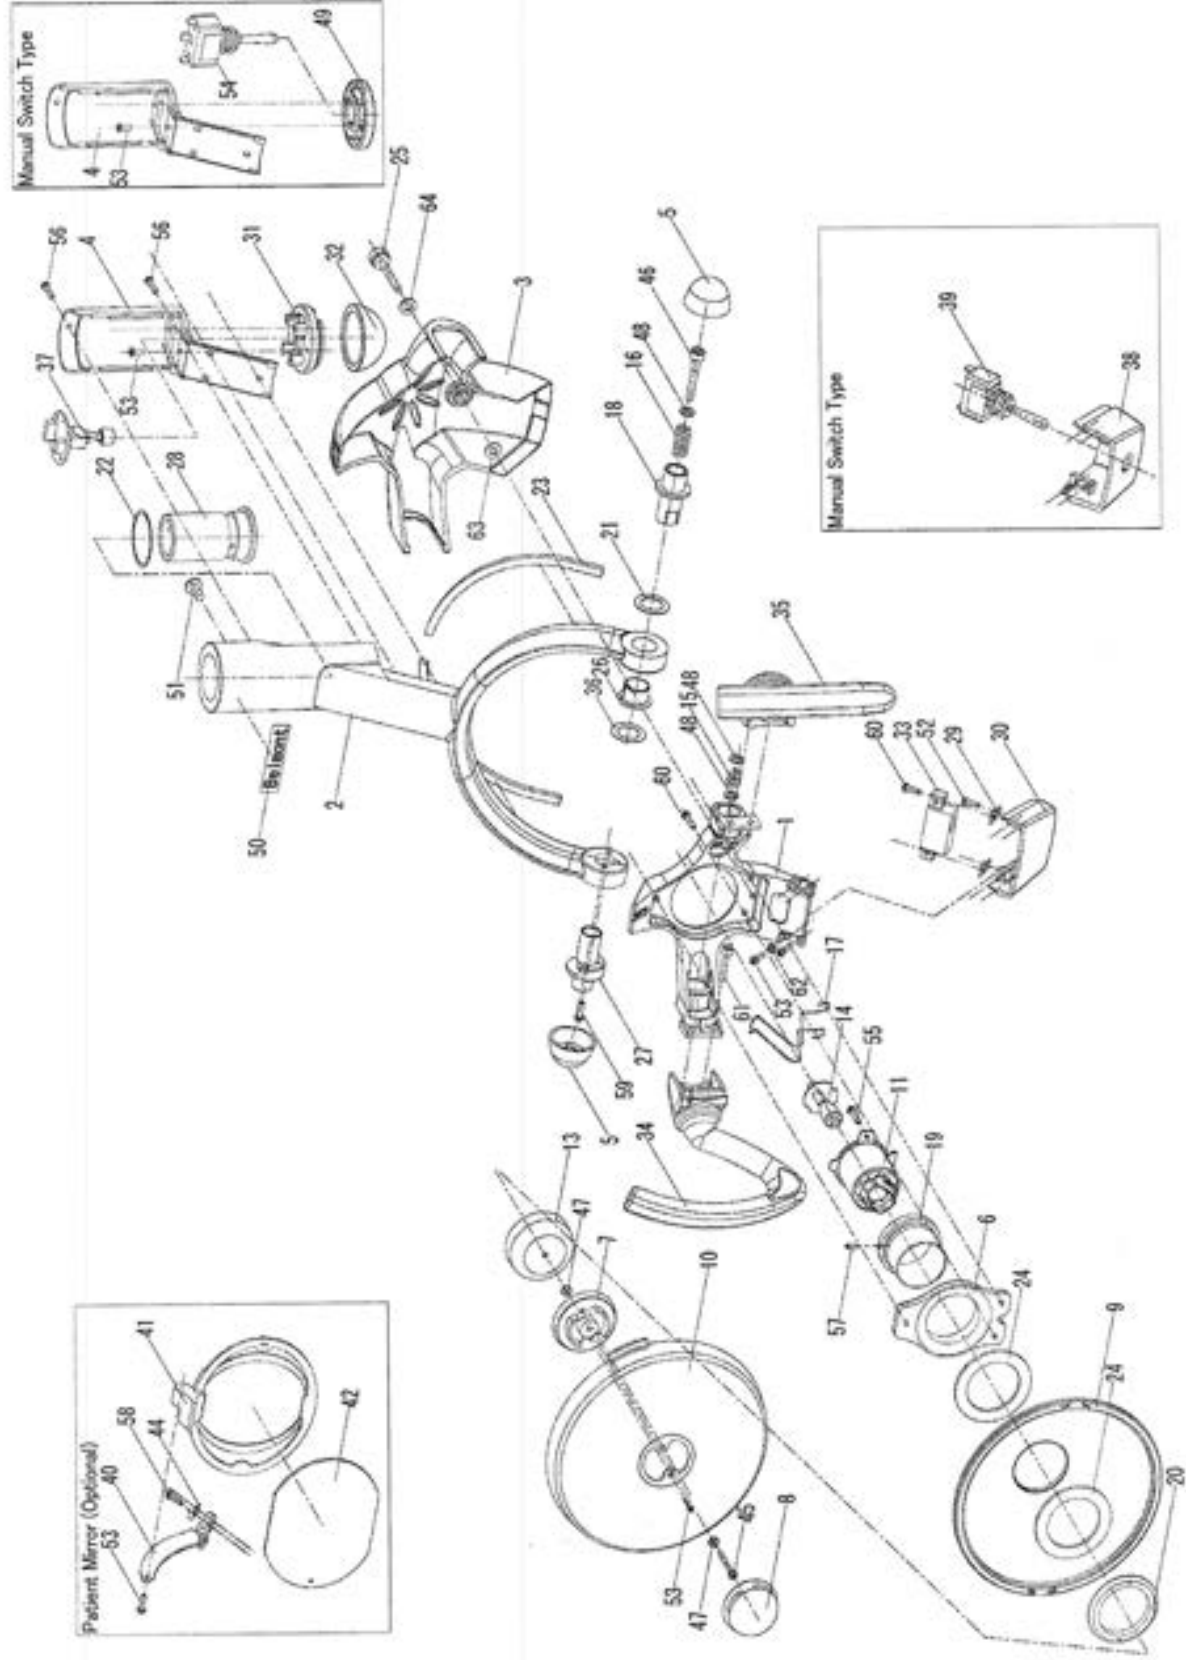

HEAD SECTION for 720

No.	PARTS No.	DESCRIPTION	QTY
	CGEN32A0	Balance Arm Assembly for 701M	(1)
	CGCN96AR	Balance Arm Assembly for 720S	(1)
	CGDN17AR	Balance Arm Assembly for 720M	(1)
1	CACN87A0	Yoke Joint	1
2	CACN88A0	Arm Joint	1
3	CACN89A0	Adjusting Joint	1
4	CACN90A0	Adjusting Rod Joint	1
5	CACN91A0	H-Bracket	1
6	CACN93A0	Balance Arm Spring	1
7	CACN94A0	Spring Nut	1
8	CACN95A0	Arm Nut	1
9	CACN96A0	Arm Spring Rod	1
10	CACN97A0	Rotation Pin	1
11	CACN98A0	Link Pin	2
12	CACN99A0	Arm Pipe (L)	1
13	CADN00A0	Arm Pipe (S)	1
14	CADN01A0	Brass Washer	1
15	CADN02A0	Washer (70W-1015)	1
16	CADN03A0	Spring Lock	2
17	CADN04A0	Brake Shoe	4