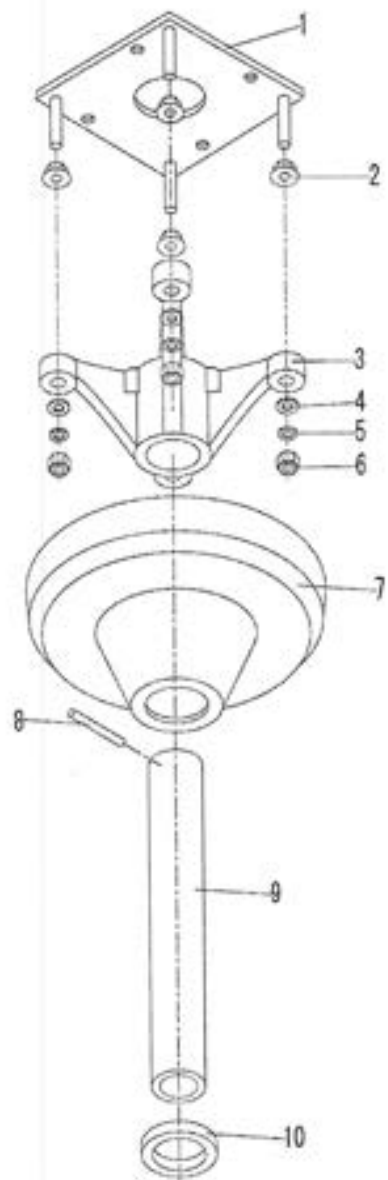

CEILING SECTION for 702

ARM SECTION for 705M

No.	PARTS No.	DESCRIPTION	QTY
	CGEN33A0	Balance Arm Assembly for 705M	(1)
1	CACN87A0	Yoke Joint	1
2	CACN89A0	Adjusting Joint	1
3	CACN90A0	Adjusting Rod Joint	1
4	CACN93A0	Balance Arm Spring	1
5	CACN94A0	Spring Nut	1
6	CACN95A0	Arm Nut	1
7	CACN96A0	Arm Spring Rod	1
8	CACN97A0	Rotation Pin	1
9	CACN98A0	Link Pin	2
10	CACN99A0	Arm Pipe (L)	1
11	CADN00A0	Arm Pipe (S)	1
12	CADN02A0	Washer (70W-1015)	1
13	CADN03A0	Spring Lock	2
14	CADN04A0	Brake Shoe	4
15	CADN05A0	Brake Spring	2
16	CADN06A0	Balance Arm Cover (Flame retardar	1
18	CADN08A0	Balance Arm Frame	1
19	CADN09A0	Slide Washer (8.2-14-0.25)	4
20	CADN10A0	Joint Cover Plate (Upper)	1