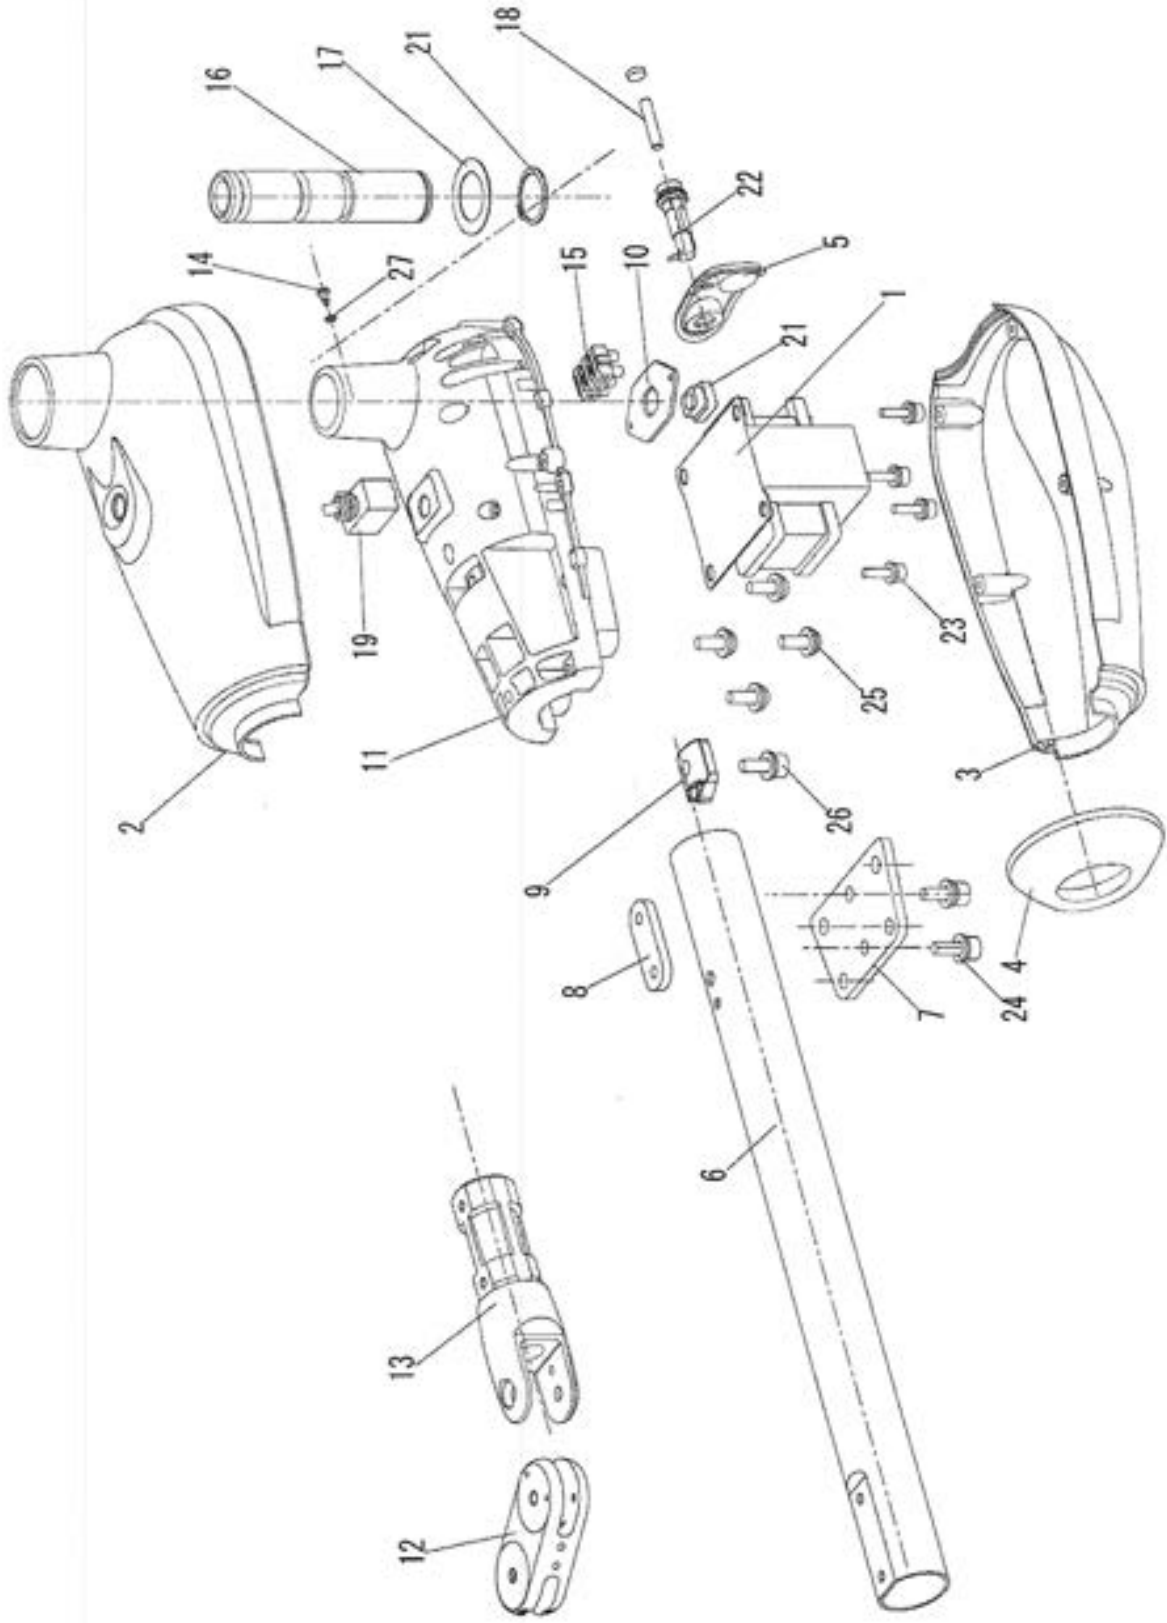

TRANSBOX SECTION for 702M

CEILING SECTION for 702M

No.	PARTS No.	DESCRIPTION	QTY
	CGQO13A0	Ceiling Flange Set	(1)
1	CAMI08A0	Mounting Plate with Nut (M8)	1
2	99O00301	Nut (M8)	4
3	TCPA01A0	Ceiling Flange	1
4	99O00302	Washer (M8)	4
5	99O00303	Spring Washer (M8)	4
6	99O00304	Nut (M8)	4
7	CAMK40A0	Roll Pin	1
8	HAMM11B0	Flange Cover	1
9	CAMG77AR	Ceiling Pole Set 340mm (Ral-9003) (8ft)	1
9	CAMG80AR	Ceiling Pole Set 680mm (Ral-9003) (9ft)	1
9	CAMG81AR	Ceiling Pole Set 1000mm (Ral-9003) (10ft)	1
10	CAMG76A0	Stopper Ring	1