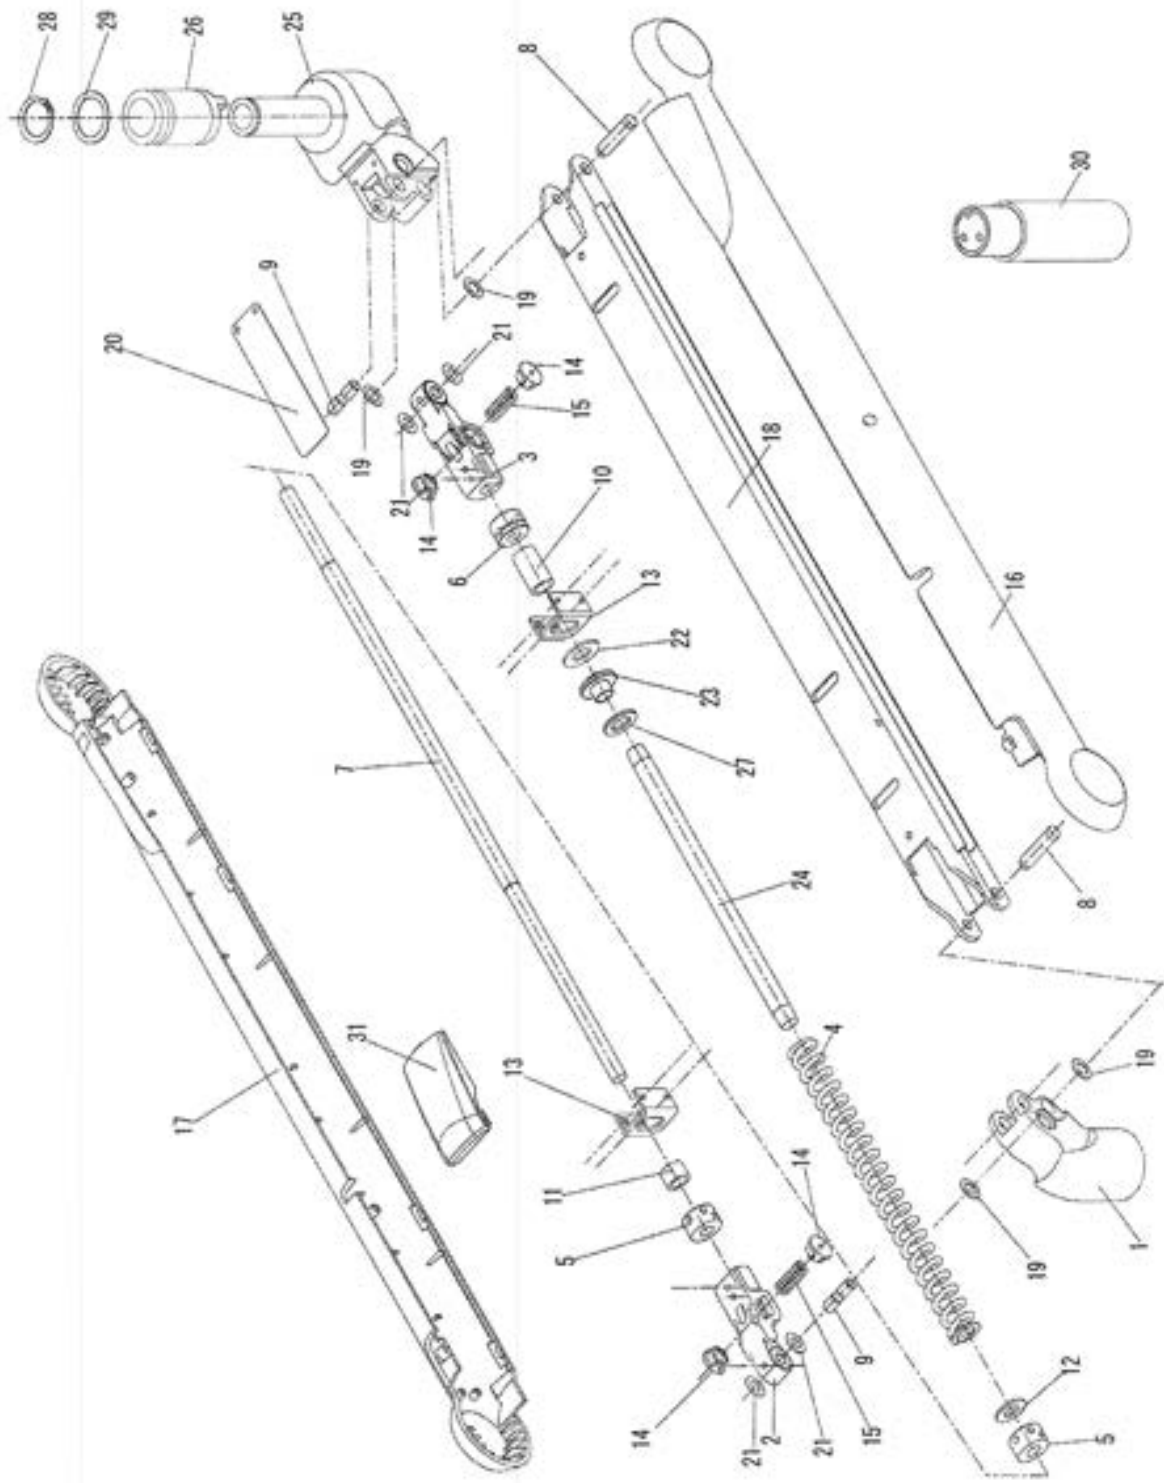

ARM SECTION for 705M

No.	PARTS No.	DESCRIPTION	QTY
21	CADN62A0	Slide Washer (7.2-14-0.25)	4
22	CADN84A0	Washer (DUT-10)	1
23	CADN85A0	Spring Stopper	1
24	CADN91A0	Spring Pipe	1
25	CADP65A0	Arm Joint	1
26	CAMG97A0	Arm Joint Shaft	1
27	99O00101	Washer (12.5-22-2)	1
28	CENX95A0	C-Ring	1
29	CENX96A0	Wave Washer	1
30	CADP38A0	Extension Tube	1
31	CADN12A0	Rubber Cover	1
32	CGEN35A0	Light Cable for 705M	1

ARM SECTION for 705M