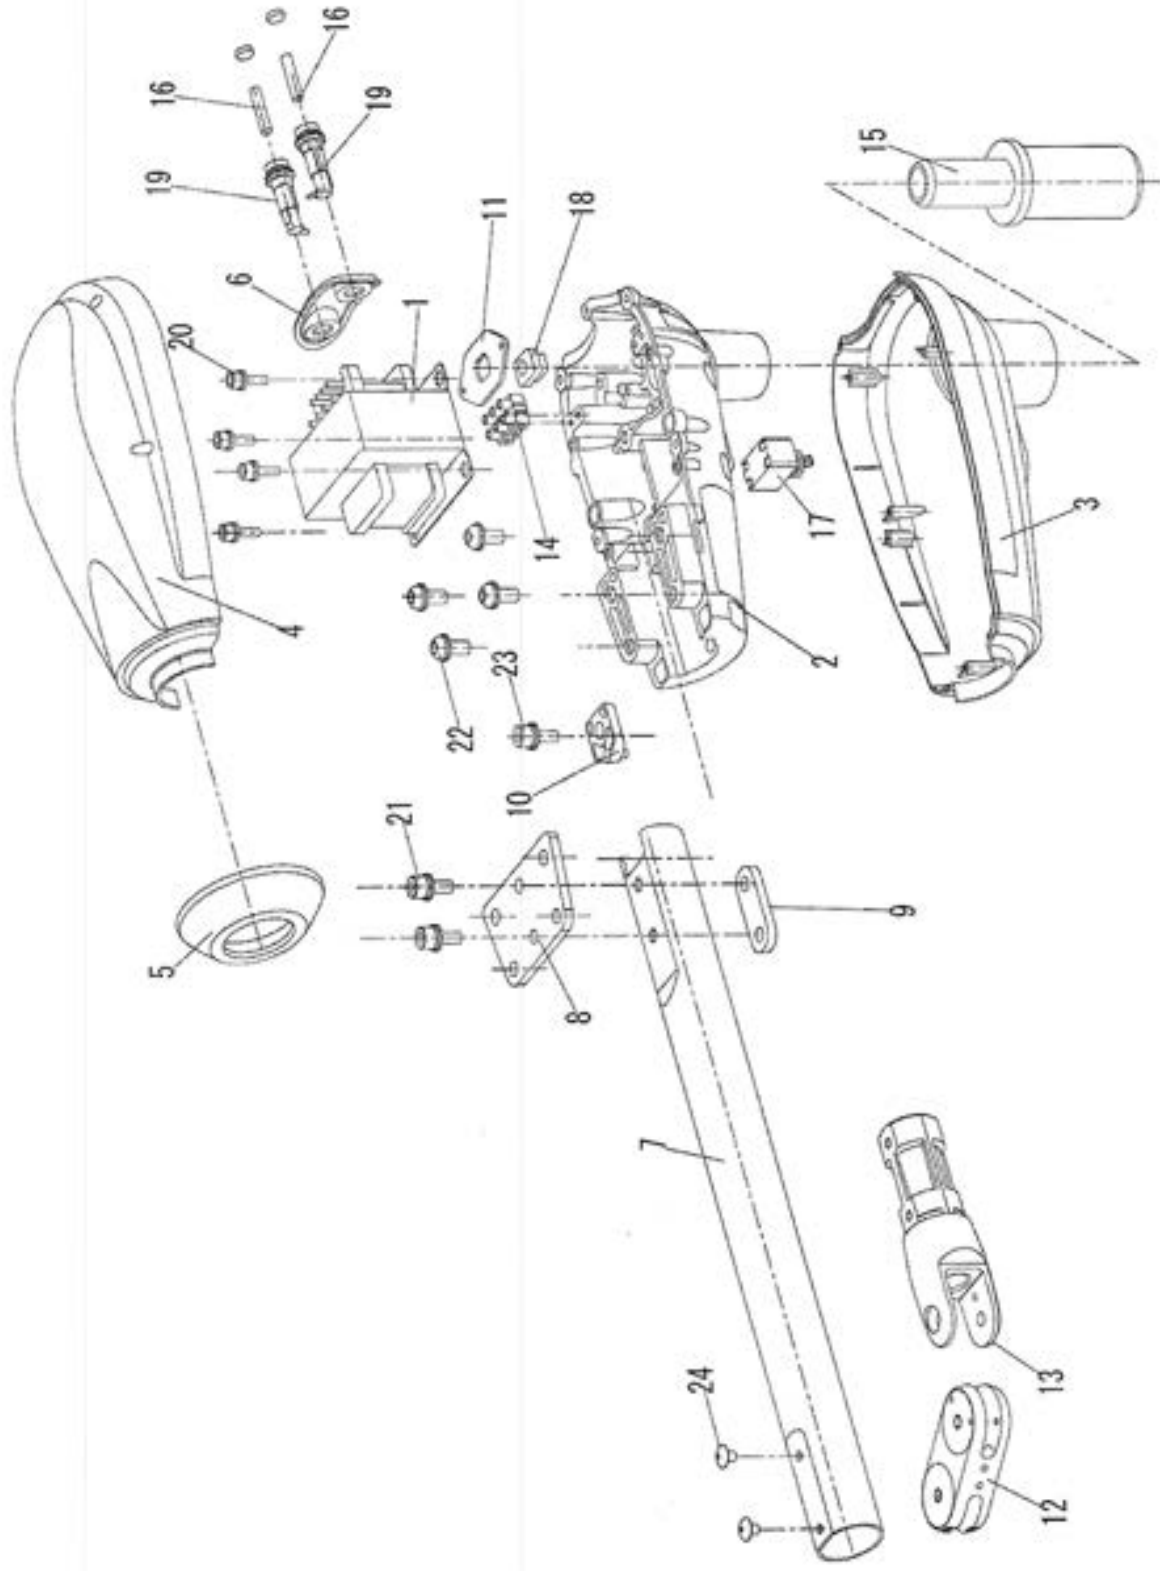

TRANSBOX SECTION for 701M

TB SECTION for 702M

No.	PARTS No.	DESCRIPTION	QTY
1	CADN70B0	Transformer DL02 (100V-120V)	1
2	CGEN38A0	Transformer Housing Cover (Lower)	1
3	CADQ27A0	Transformer Housing Cover (Upper)	1
4	CADQ28A0	Transformer Housing Cover (Front)	1
5	CGEN39A0	Transformer Housing Cover (Back)	1
6	CADQ30A0	Horizontal Arm	1
7	CADQ32A0	Horizontal Arm Bracket	1
8	CADQ33A0	Arm Support Bracket	1
9	CADQ34A0	Horizontal Arm Support	1
10	CADQ35A0	Washer for CT-Cable Bush	1
11	CADQ95A0	Transformer Housing for 702M	1
12	CACN91A0	H-Bracket	1
13	CADQ98A0	Horizontal Arm Joint	1
14	CADR34A0	Stop Screw	1
15	CAML90A0	Terminal Block	1
16	CAMK35A0	Transformer Housing Shaft	1
17	CAND32A0	Washer (43-29-0.8)	1
18	CEEN22A0	Fuse 1.5A	2
19	CENX56B0	Main Switch	1
20	CENX94A0	C-Ring	1