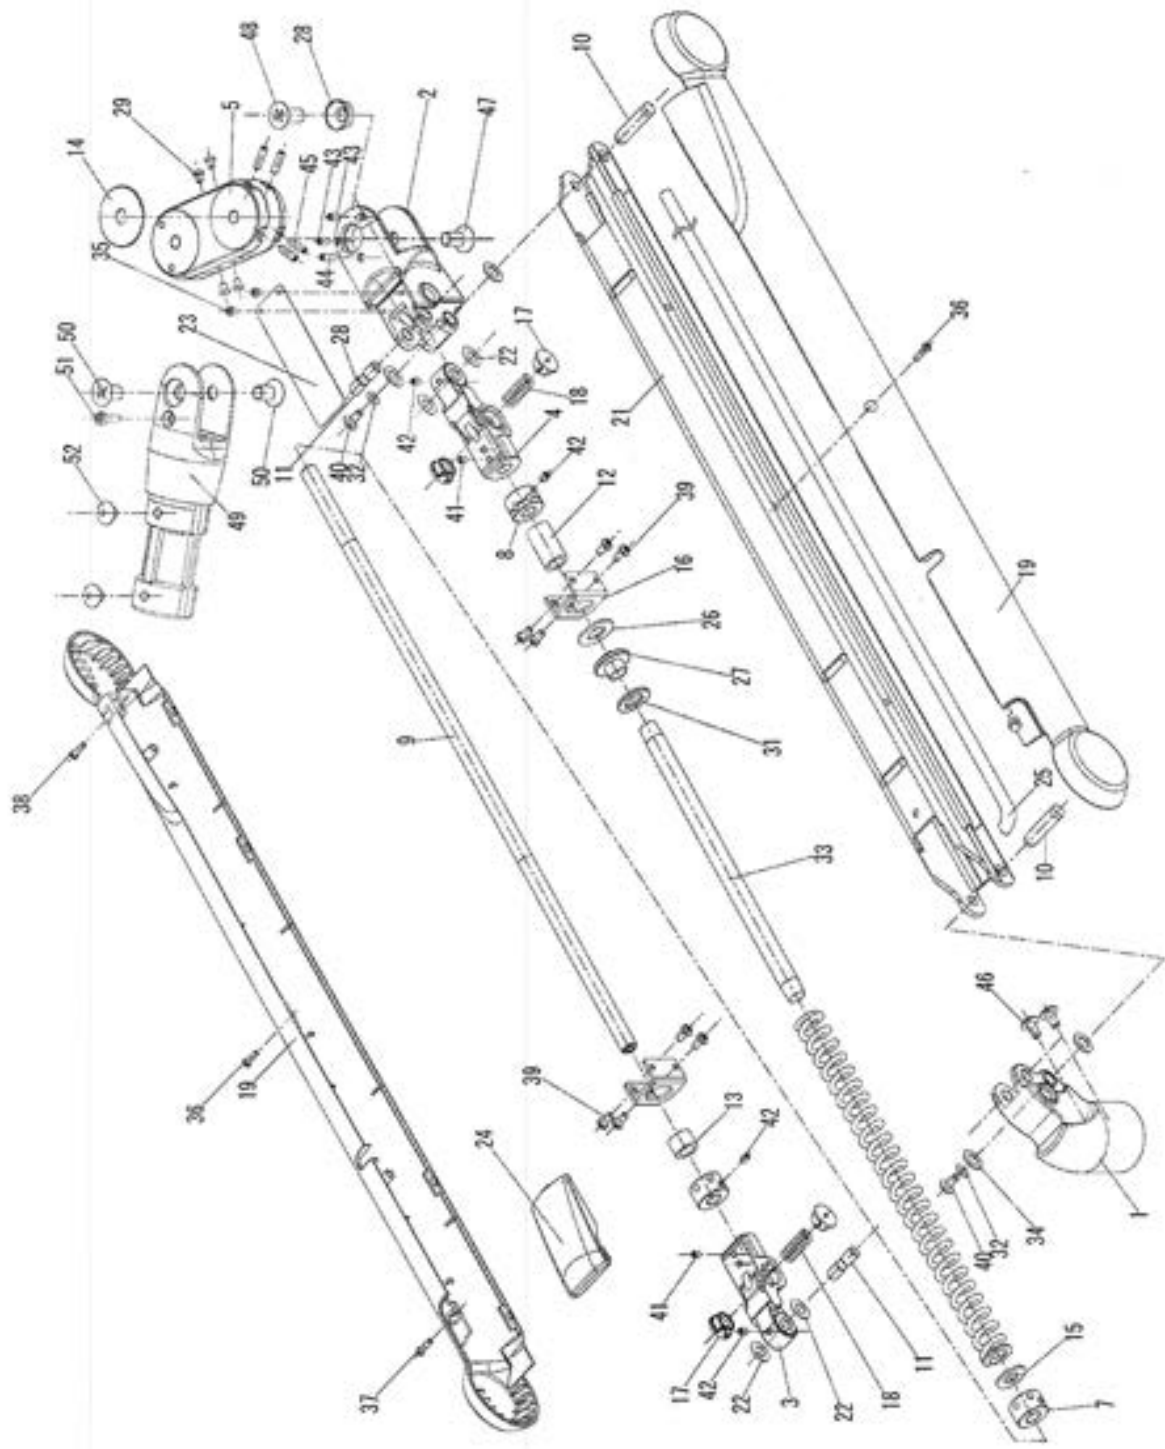

ARM SECTION for 720

TB SECTION for 701M

No.	PARTS No.	DESCRIPTION	QTY
1	CADN70B0	Transformer DL02 (100V-120V)	1
2	CADQ25A0	Transformer Housing for 701M	1
3	CGEN37A0	Transformer Housing Cover (Lower)	1
4	CGEN36A0	Transformer Housing Cover (Upper)	1
5	CADQ28A0	Transformer Housing Cover (Front)	1
6	CGEN39A0	Transformer Housing Cover (Back)	1
7	CADQ30A0	Horizontal Arm	1
8	CADQ32A0	Horizontal Arm Bracket	1
9	CADQ33A0	Arm Support Bracket	1
10	CADQ34A0	Horizontal Arm Support	1
11	CADQ35A0	Washer for CT-Cable Bush	1
12	CACN91A0	H-Bracket	1
13	CADQ98A0	Horizontal Arm Joint	1
14	CAML90A0	Terminal Block	1
15	CAOD05B0	Pole Adapter	1
16	CEEN22A0	Fuse 1.5A	2
17	CENX56B0	Main Swith	1
18	CENZ25A0	CT-Cable Bush	1
19	CERN52A0	Fuse Holder	2
20	99O00201	Bolt (M6-14)	4