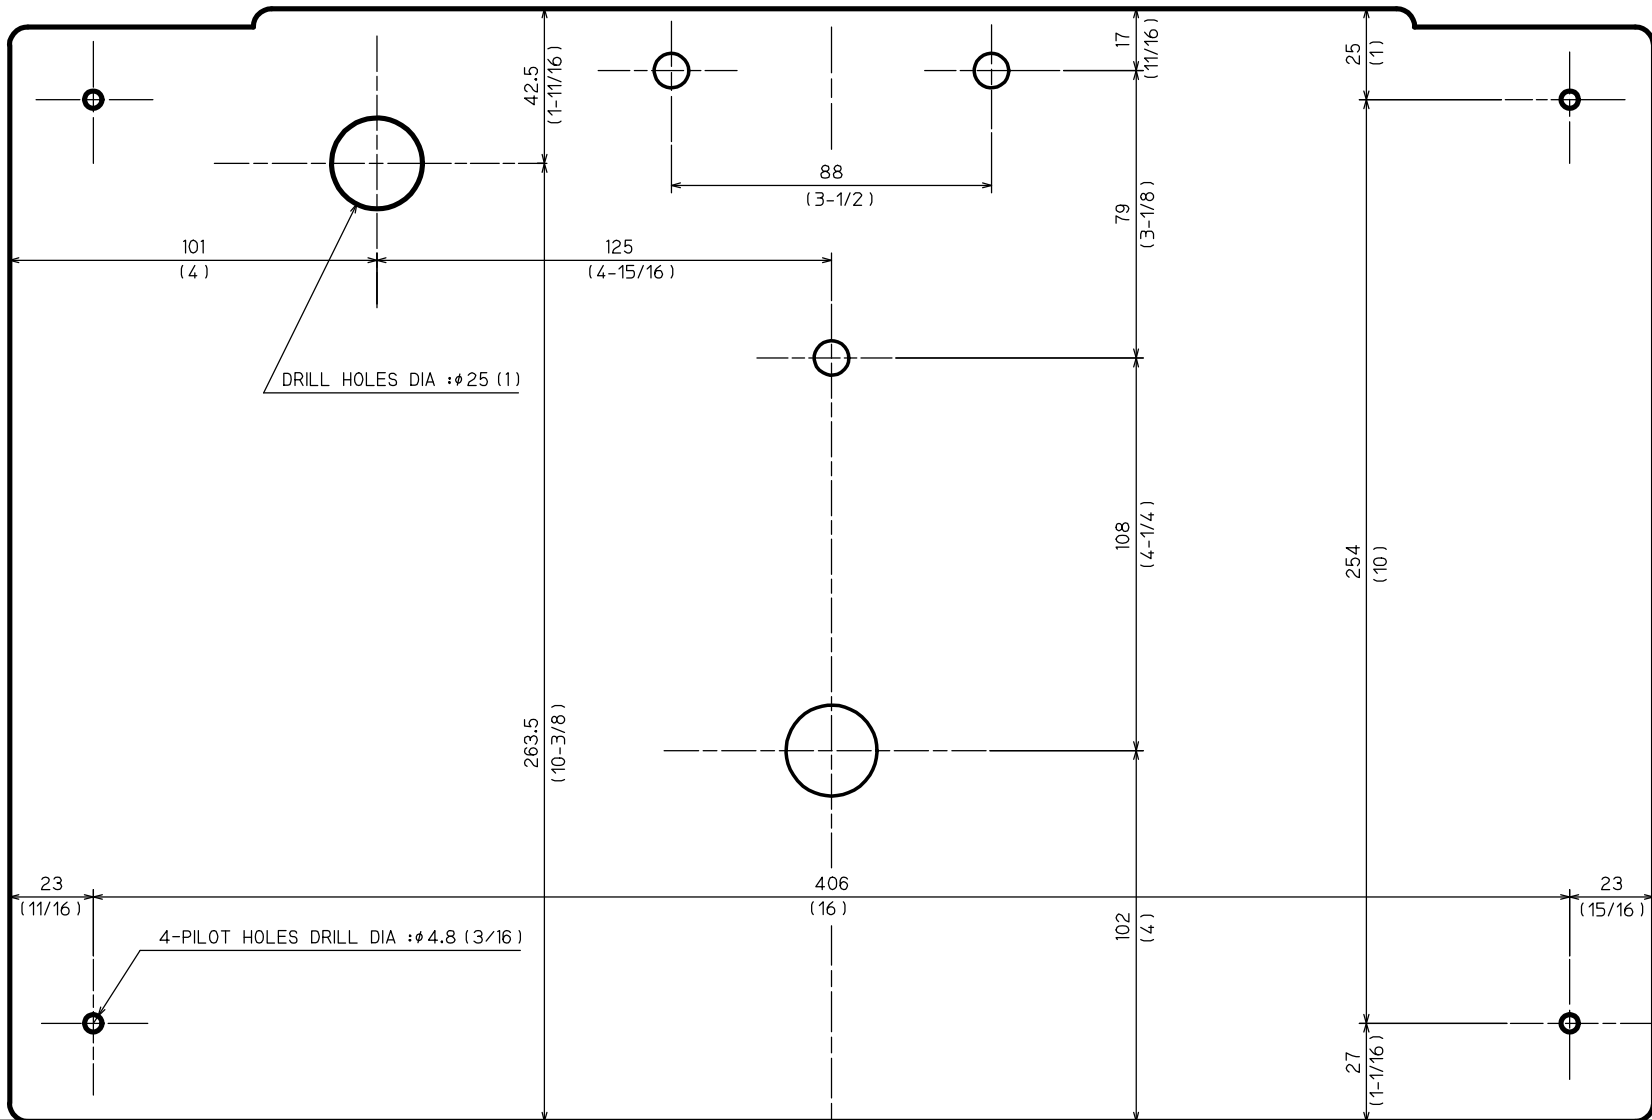

**PRE-INSTALLATION INSTRUCTIONS
MOUNTING TEMPLATE FOR WALL PLATE**

Level Top and Side Prior Securing to Wall

mm
(inches)

MODEL 303

876(34-1/2)FROM FLOOR

Belmont reserves the right to modify the specifications