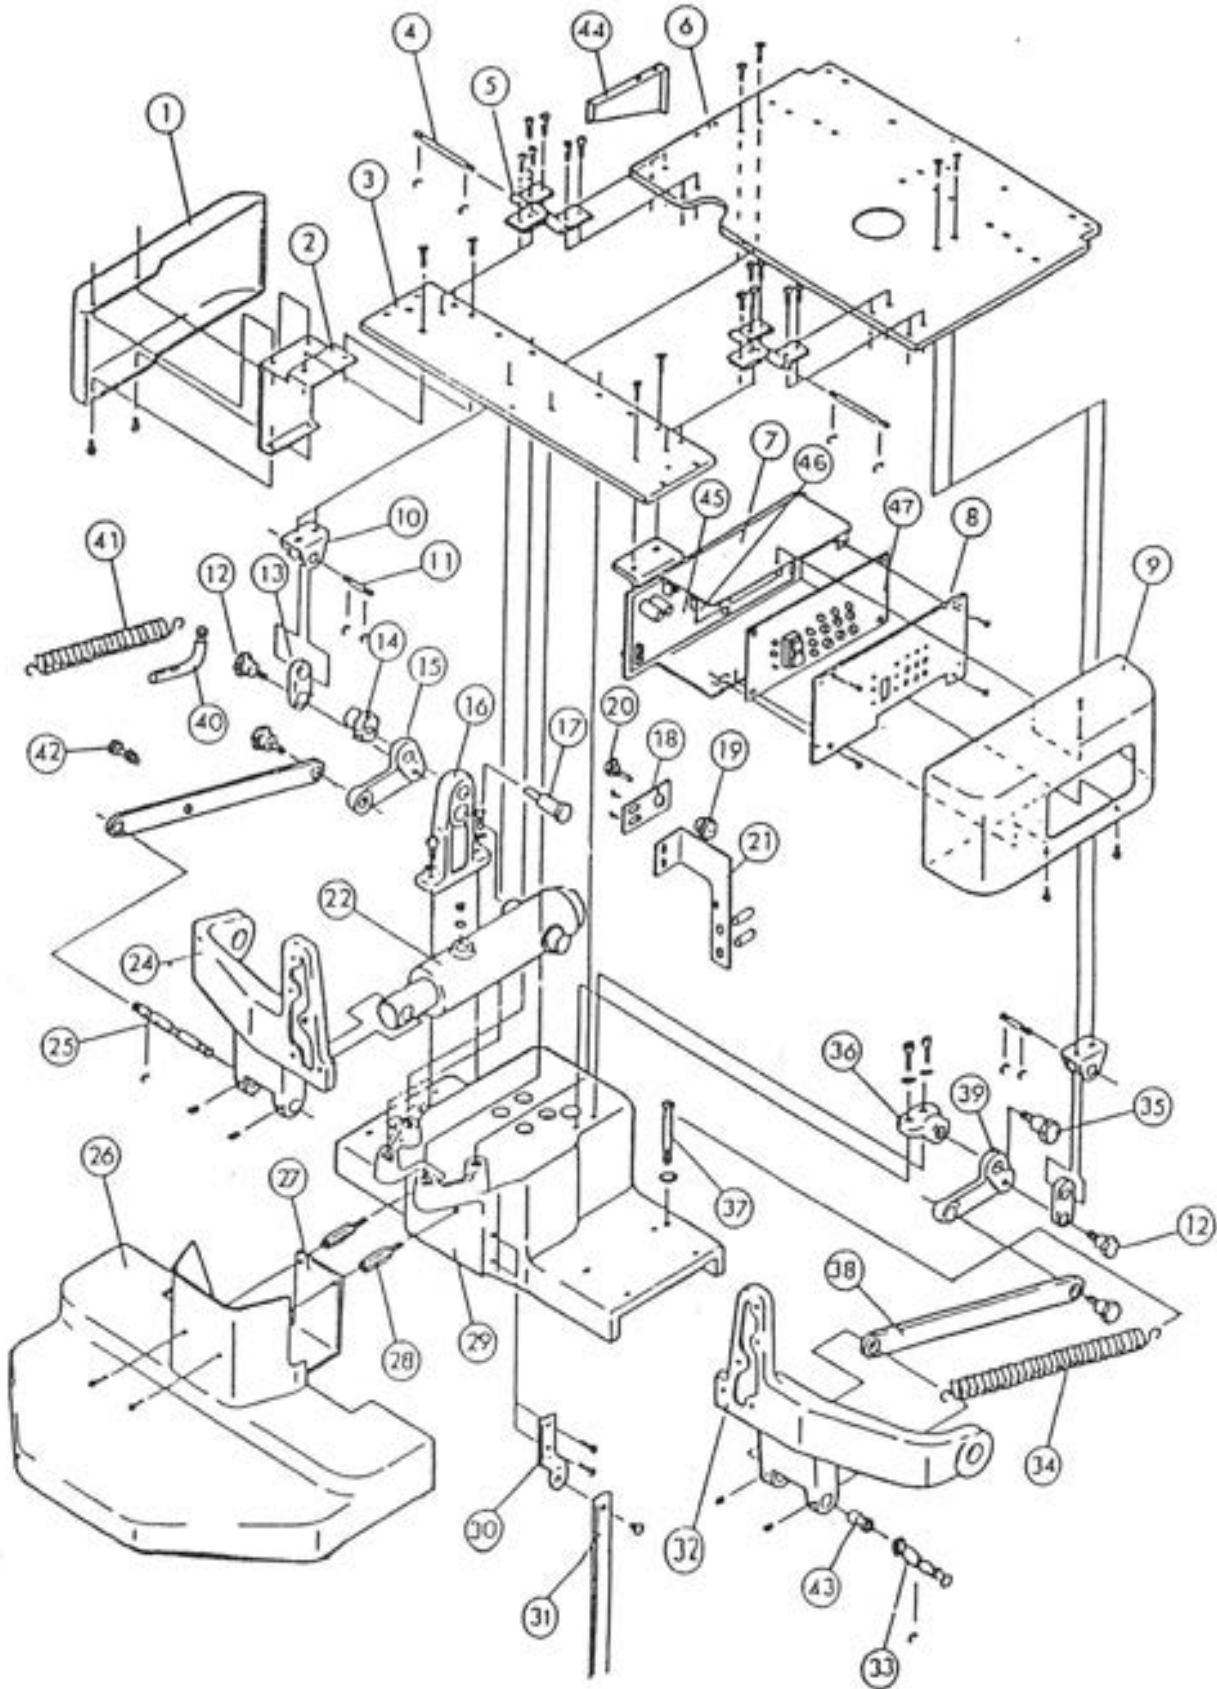

Seat Plate Recline Assembly Exploded View

037S SEAT PLATE RECLINE SECTION PARTS LIST

INDEX NO.	PART NO.	DESCRIPTION
1	037- 40450W	SIDE COVER
2	037- 40460	SIDE COVER BRACKET
3	037- 40470	SEAT PLATE "A"
4	037- 40480	HINGE PIN W/E-RING
5	037- 40490	LEGREST HINGE
6	037- 40500	SEAT PLATE "B"
7	037- 40070	PC-BOARD HOUSING
8	037- 40080	PRESET BOARD FACE PLATE
9	037- 40090W	PC-BOARD COVER
10	037- 40100	TILT BRACKET
11	037- 40110	TILT PIN
12	037- 31200	SHOULDER BOLT
13	037- 40120	TILT LINK "B" W/DU BUSH
14	037- 40130	PINION GEAR
15	037- 40140	TILT LINK "A" W/DU BUSH
16	037- 40150	CYLINDER BRACKET
17	037- 40160	TILT PIN "A"
18	037- 40170	RHEOSTAT BRACKET "A"
19	037- 40180	PINION GEAR
20	B10- 503730	RHEOSTAT (F/RECLINE)
21	037- 40171	RHEOSTAT BRACKET "B"
22	037- 40200	RECLINE CYLINDER COMPLETE
24	037- 40050	BACKREST SUPPORT (LEFT)
25	037- 40240	LINK PIN "A"
26	037- 10480W	SEAT PLATE COVER (REAR)
27	037- 40250	BRACKET (F/SEAT PLATE COVER)
28	037- 40260	EXTENSION
29	037- 40270	DOME CASTING
30	037- 40280	LINK BRACKET
31	037- 40290	HOSE LINK (UPPER)
32	037- 40040	BACKREST SUPPORT (RIGHT)
33	037- 40310	LINK PIN "B"
34	037- 40320	RECLINE SPRING "A"
35	037- 40330	TILT PIN "B"
36	037- 40340	TILT LINK BRACKET
37	037- 40350	SPRING RETAINER F/SPRING "A"
38	037- 40360	LINK BAR W/DU BUSH
39	037- 40141	TILT LINK "C" W/DU BUSH
40	037- 40142	HOOK F/RECLINE SPRING "B"
41	037- 40143	RECLINE SPRING "B"
42	037- 40144	SPRING RETAINER F/SPRING "B"
43	037- 40145	SPRING COLLAR "A"
44	037- 40146	SIDE PROTECTOR
45	037- 40071	CONTROL PC-BOARD
46	037- 40072	FOOTREST PC-BOARD
47	037- 40083	PRESET PC-BOARD