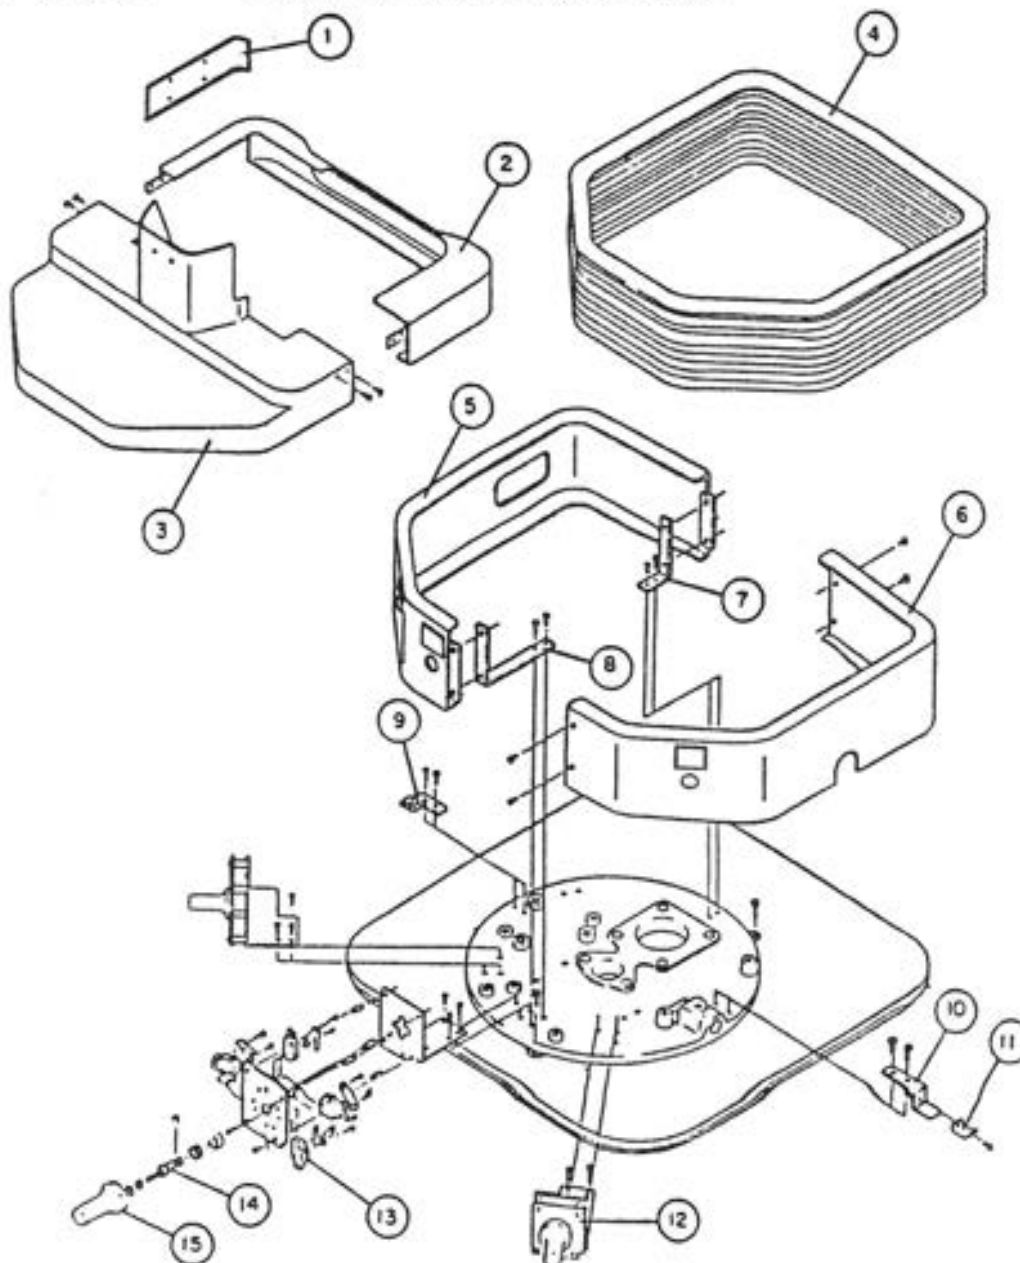

INDEX NO.	PART NO.	DESCRIPTION
1	037-10301	SIDE COVER F/BRACKET
2	037-10300W	SEAT PLATE COVER FRONT (RIGHT)
	037-10305W	SEAT PLATE COVER FRONT (LEFT)
3	037-10480W	SEAT PLATE COVER REAR
4	037-10310	BELLOWS
5	037-10320W	PUMP COVER (LEFT)
6	037-10330W	PUMP COVER (RIGHT)
7	037-10340	PUMP COVER BRACKET (FRONT)
8	037-10350	PUMP COVER BRACKET (REAR)
9	037-10360	PUMP COVER BRACKET (LEFT)
10	037-10370	ROTATION STOPPER
11	037-10380	PUMP COVER BRACKET (RIGHT)
12	037-10485	COMPLETE FOOT SWITCH ASS'Y
13	037-10420	MICRO SWITCH
14	037-10460	FOOT SWITCH SHAFT
15	037-10470	FOOT SWITCH RUBBER PEDAL