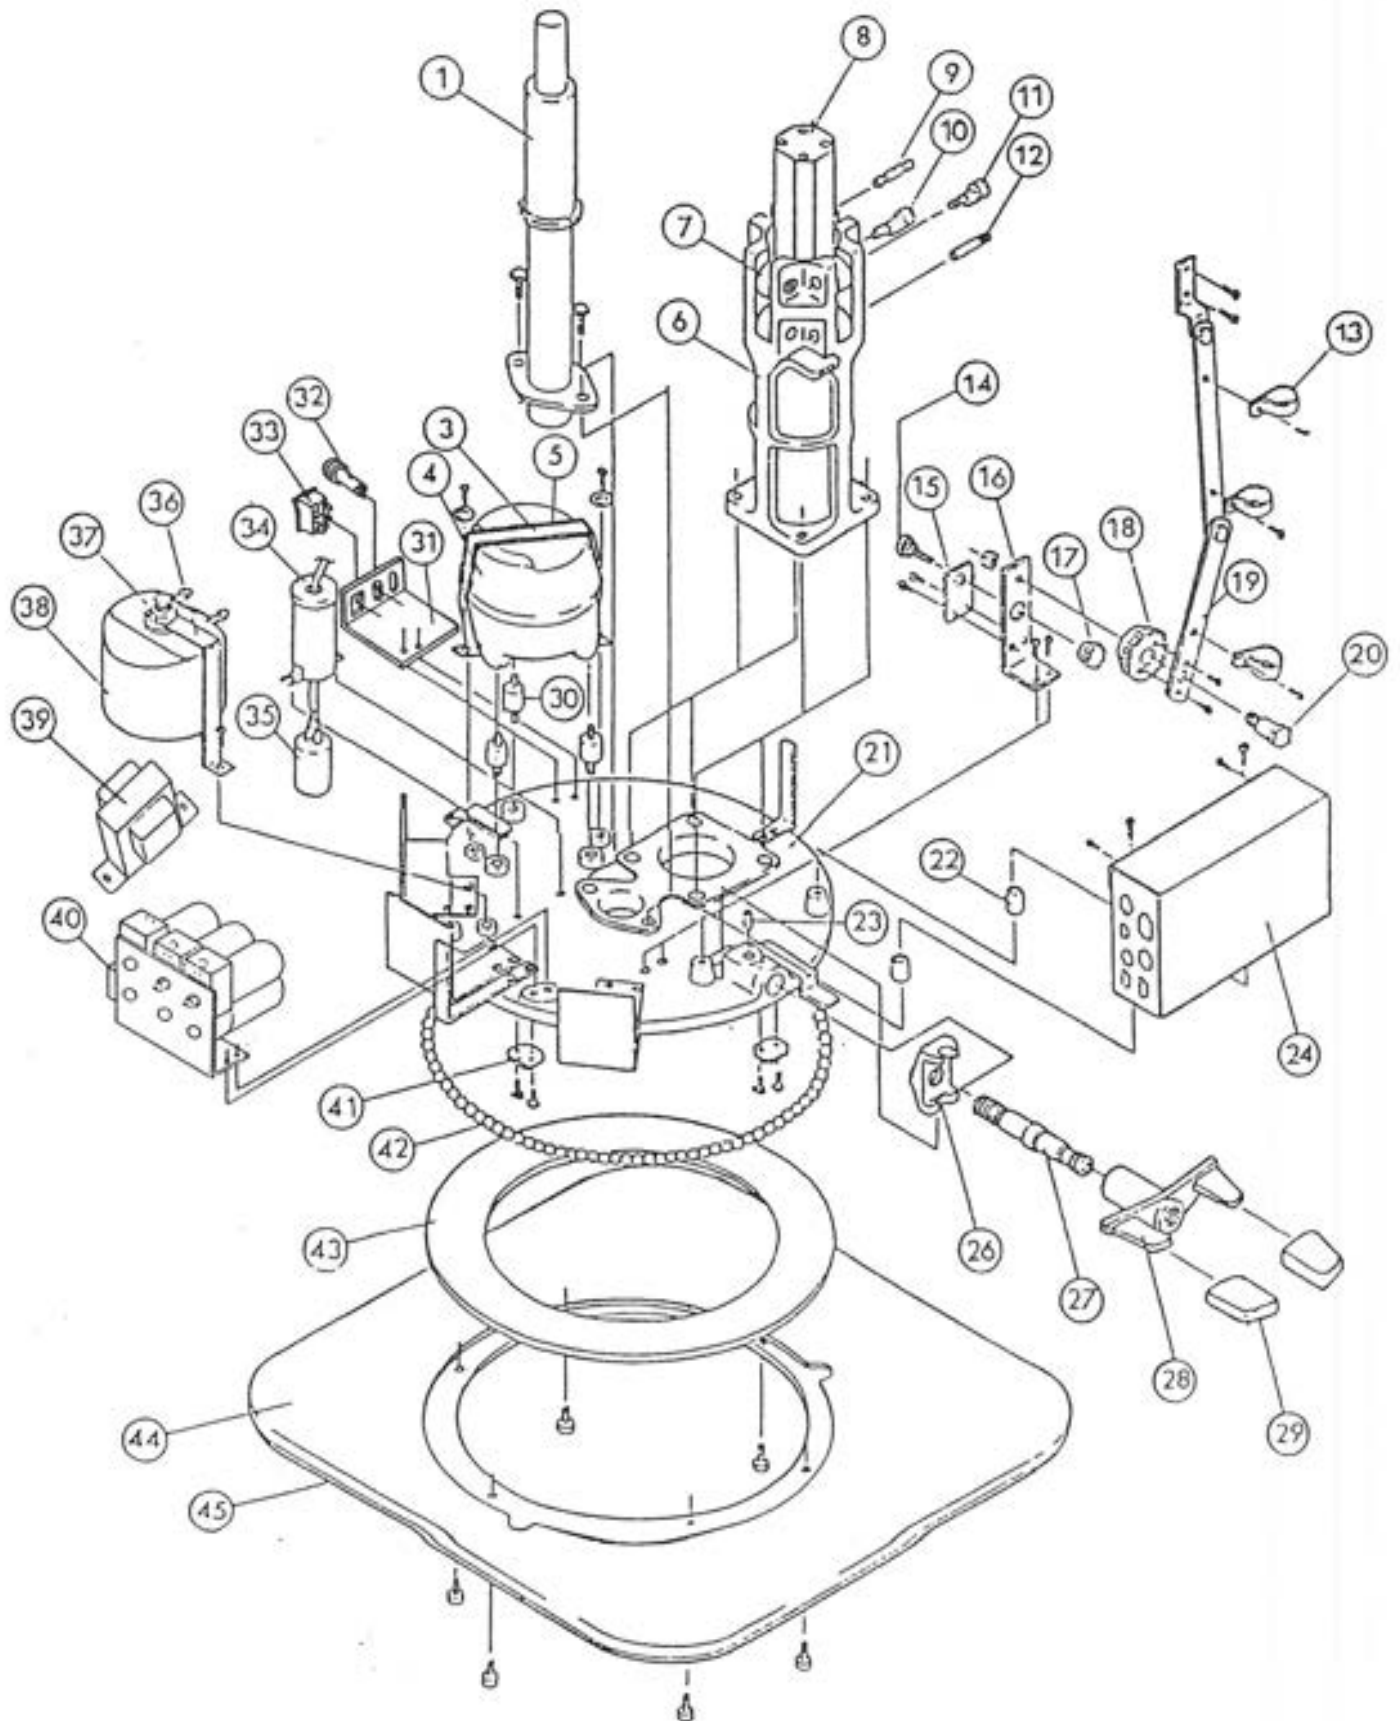

BASE SECTION EXPLODED VIEW

037S BASE SECTION PARTS LIST

INDEX	NO. PART NO.	DESCRIPTION
1	037-10040	BASE CYLINDER COMPLETE
3	B10-D6065	MOTOR BAND (SMALL)
4	519-10060	MOTOR PUMP ASS'Y (115 V)
5	090-11101	MOTOR RUBBER BELT
6	526-00010	GUIDE CYLINDER
7	519-10023	GUIDE ROLLER (LARGE)
8	037-10050	GUIDE SHAFT
9	523-10080	STRAIGHT SHAFT F/GUIDE ROLLER
10	535-10040	ADJUSTER SCREW F/GUIDE ROLLER
11	523-10090	ADJ. SCREW F/GROOVED GUIDE ROLLER
12	535-10031	SHAFT F/FIXED GUIDE ROLLER
13	037-10080	CLAMP
14	SP6-E1001	RHEOSTAT (5K OHM)
15	037-10090	RHEOSTAT BRACKET
16	037-10100	LINK BRACKET
17	SP6-12701	PINION GEAR (18)
18	037-10110	PINION GEAR (50)
19	037-10120	HOSE LINK BAR ASS'Y
20	037-10130	BOLT
21	037-10140	ROTATOR
22	037-10150	SPACER
23	037-10160	LOCK PIN
24	037-10170	RELAY BOX ASS'Y
26	090-20500	LOCK SHOE
27	090-20400	LOCK SHAFT
28	037-10190	SWIVEL LOCK LEVER
29	090-20202	SWIVEL LOCK LEVER PAD
30	090-12100	MOTOR MOUNT
31	037-10500	MAIN SWITCH BRACKET
32	037-10510	FUSE HOLDER
	037-10520	FUSE
33	037-10530	MAIN SWITCH
34	037-10200	CAPACITOR CAP
35	B10-X5002	CAPACITOR (115 V)
36	037-10210	BRACKET FOR OIL RESERVOIR
37	037-10220	OIL RESERVOIR NUT
38	B10-C3244	OIL RESERVOIR
39	037-10540	TRANSFORMER
40	037-10240	SOLENOID VALVE UNIT ASS'Y
41	036-11200	SUPPORT PLATE FOR ROTATOR
42	090-20700	BALL BEARING
43	036-10900	ROTATING RING
44	037-10260	BASE MAT
45	037-10280	BASE PLATE