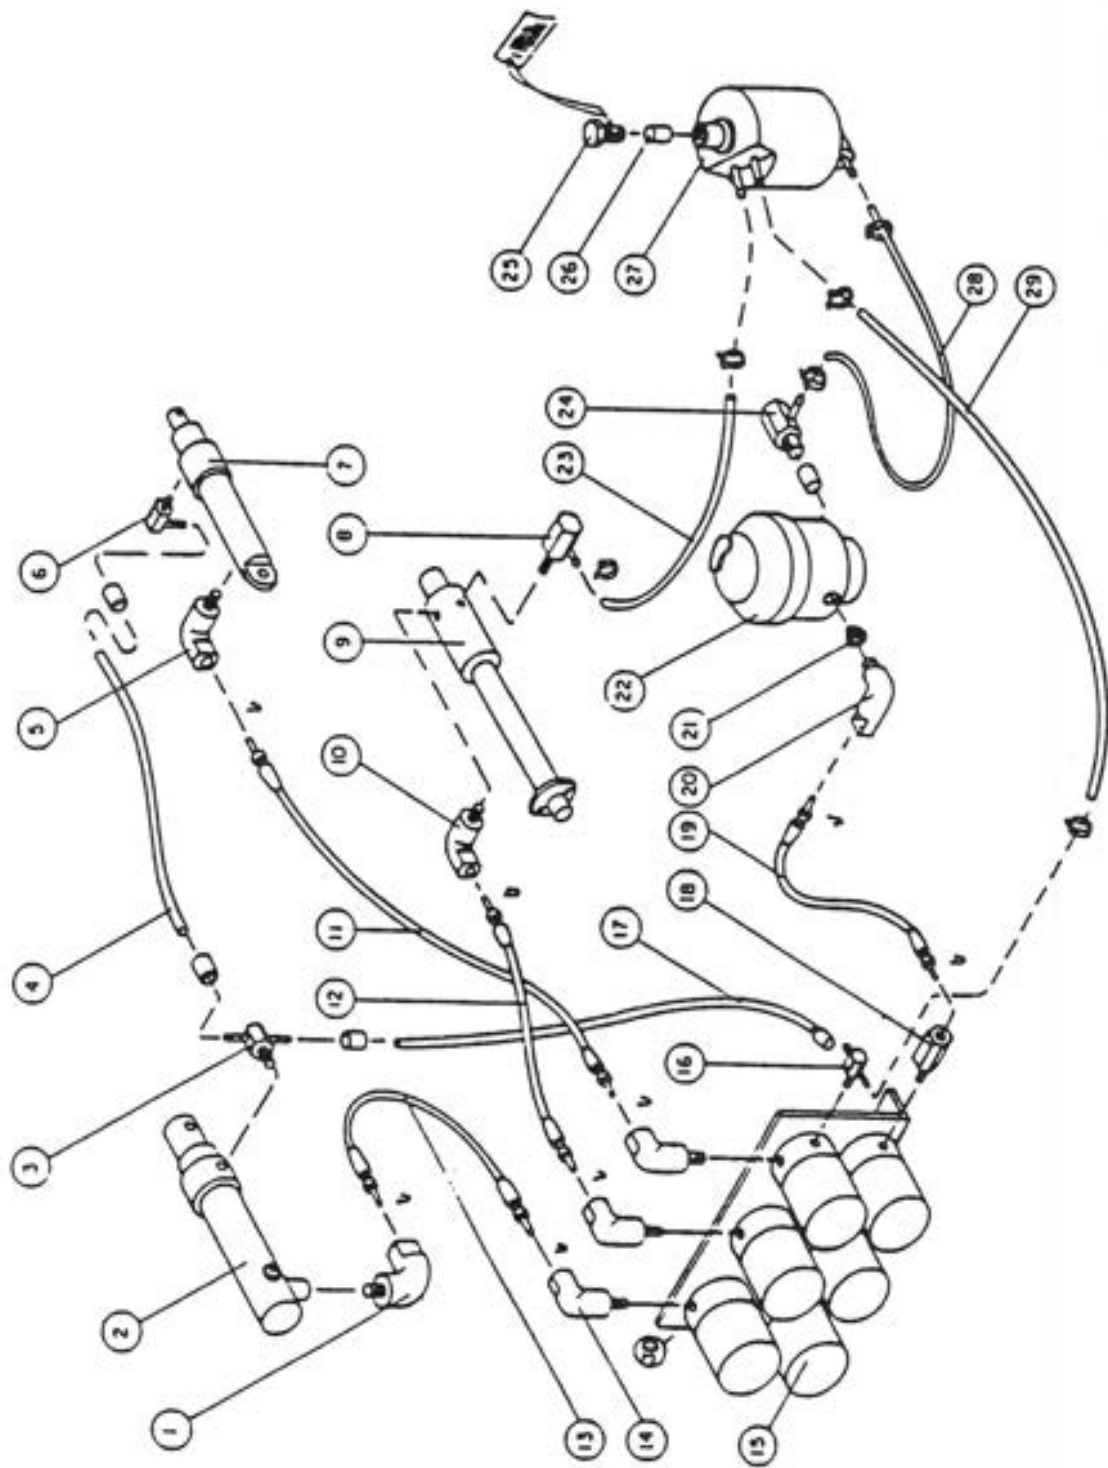

037 HYDRAULIC SYSTEM COMPONENTS

037S HYDRAULIC SYSTEM COMPONENTS

INDEX	NO.	PART NO.	DESCRIPTION
1		BL7-30180	HOSE ELBOW
2		037-40200	RECLINE CYLINDER
3		BL7-60090	T CONNECTOR
4		BL7-30210	HIGH PRESSURE HOSE
5		BL7-30180	HOSE ELBOW
6		BL7-30230	HOSE NIPPLE (RECLINE)
7		037-21000	LEGREST CYLINDER
8		BL7-60370	L-SHAPED HOSE NIPPLE
9		037-10040	BASE UP/DOWN CYLINDER
10		BL7-30180	HOSE ELBOW
11		B10-U5035	HIGH PRESSURE HOSE (1400mm)
12		B10-R3491	HIGH PRESSURE HOSE (250mm)
13		B10-U5030	HIGH PRESSURE HOSE (1150mm)
14		BL7-60110	HOSE ELBOW (SMALL)
15		037-10240	SOLENOID VALVE UNIT
16		BL7-60090	T CONNECTOR
17		BL7-30210	HIGH PRESSURE HOSE
18		BL7-60110	HOSE ELBOW (SMALL)
19		B10-U5031	HIGH PRESSURE HOSE (580mm)
20		BL7-30180	HOSE ELBOW
21		B10-F6133	STRAINER
22		519-10060	MOTOR PUMP
23		B10-X5557	LOW PRESSURE HOSE
24		BL7-60370	L-SHAPED HOSE NIPPLE (MOTOR)
25		BL7-60230	RUBBER PLUG
26		BL7-60260	FILTER
27		BL7-60270	OIL RESERVOIR
28		B10-Q2279	LOW PRESSURE HOSE
30		B10-X5557	LOW PRESSURE HOSE