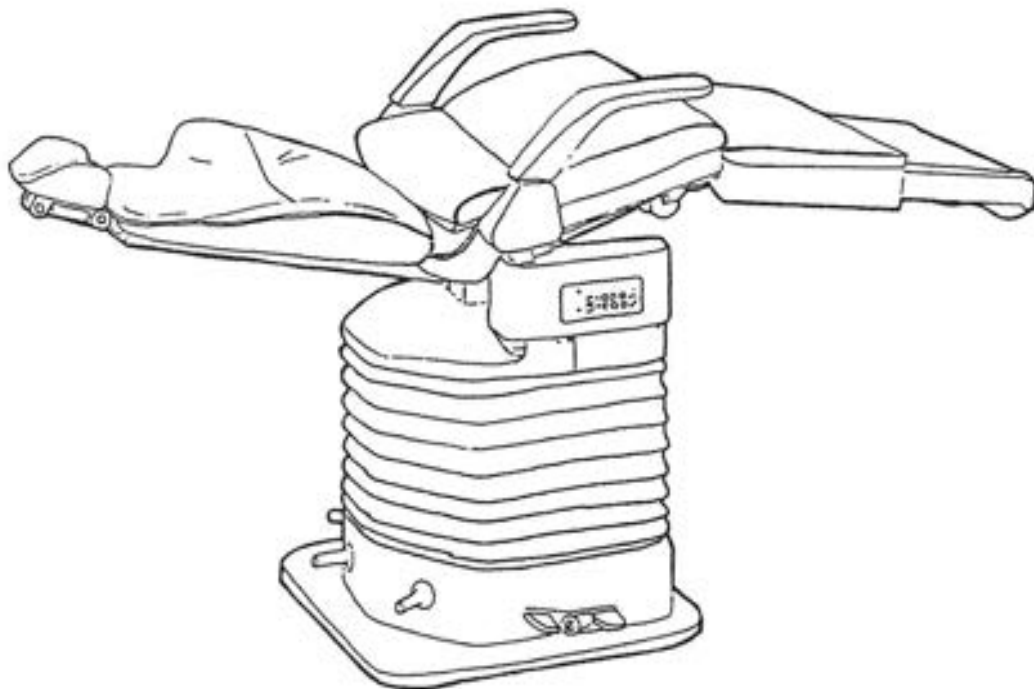

Belmont®

037S

DENTAL CHAIR

PARTS

Belmont®

BELMONT EQUIPMENT CORPORATION

101 Belmont Drive, Somerset, NJ 08873

(732) 469-5000 Fax (800) 280-7504

Toll Free (800) 223-1192

MODELS, PRICES, AND SPECIFICATIONS ARE SUBJECT TO CHANGE WITHOUT NOTICE