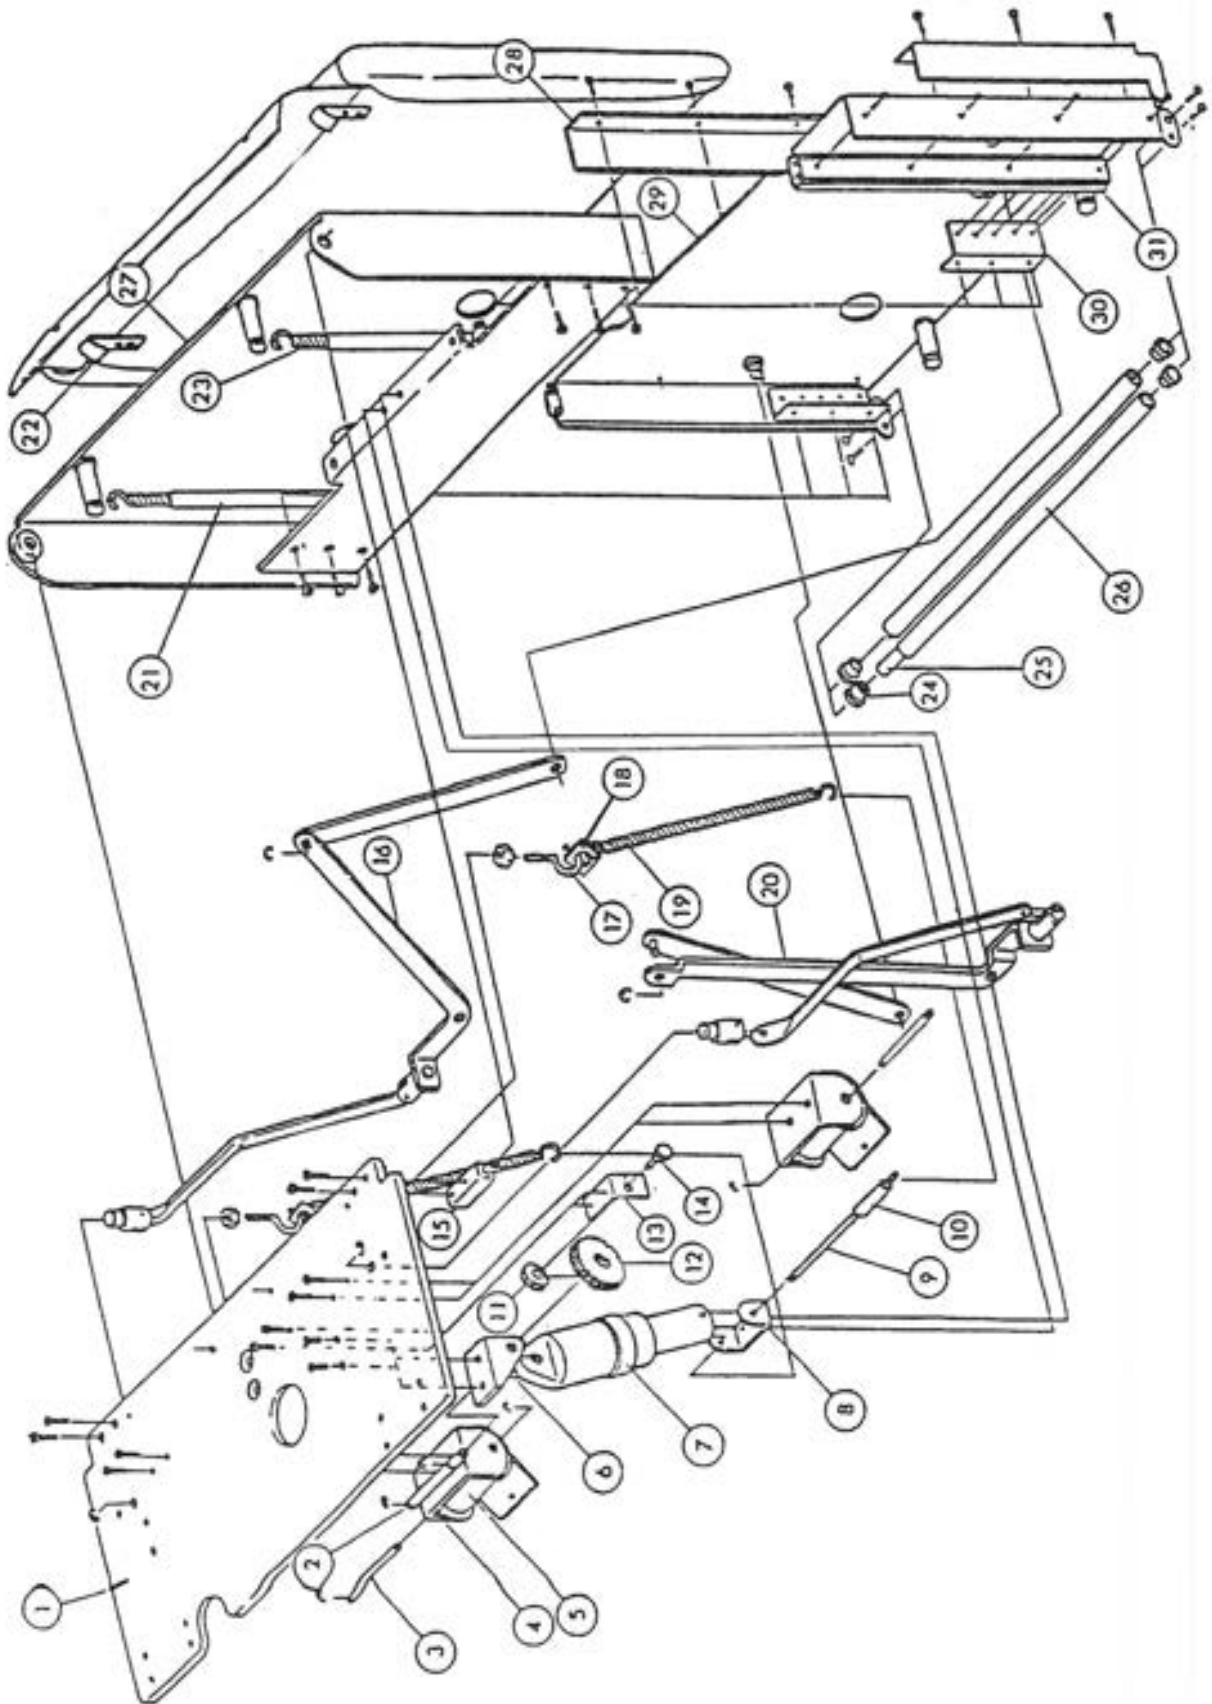

037S SEAT PLATE RECLINE SECTION PARTS LIST

INDEX NO.	PART NO.	DESCRIPTION
1	037- 40450W	SIDE COVER
2	037- 40460	SIDE COVER BRACKET
3	037- 40470	SEAT PLATE "A"
4	037- 40480	HINGE PIN W/E-RING
5	037- 40490	LEGREST HINGE
6	037- 40500	SEAT PLATE "B"
7	037- 40070	PC-BOARD HOUSING
8	037- 40080	PRESET BOARD FACE PLATE
9	037- 40090W	PC-BOARD COVER
10	037- 40100	TILT BRACKET
11	037- 40110	TILT PIN
12	037- 31200	SHOULDER BOLT
13	037- 40120	TILT LINK "B" W/DU BUSH
14	037- 40130	PINION GEAR
15	037- 40140	TILT LINK "A" W/DU BUSH
16	037- 40150	CYLINDER BRACKET
17	037- 40160	TILT PIN "A"
18	037- 40170	RHEOSTAT BRACKET "A"
19	037- 40180	PINION GEAR
20	B10- 503730	RHEOSTAT (F/RECLINE)
21	037- 40171	RHEOSTAT BRACKET "B"
22	037- 40200	RECLINE CYLINDER COMPLETE
24	037- 40050	BACKREST SUPPORT (LEFT)
25	037- 40240	LINK PIN "A"
26	037- 10480W	SEAT PLATE COVER (REAR)
27	037- 40250	BRACKET (F/SEAT PLATE COVER)
28	037- 40260	EXTENSION
29	037- 40270	DOME CASTING
30	037- 40280	LINK BRACKET
31	037- 40290	HOSE LINK (UPPER)
32	037- 40040	BACKREST SUPPORT (RIGHT)
33	037- 40310	LINK PIN "B"
34	037- 40320	RECLINE SPRING "A"
35	037- 40330	TILT PIN "B"
36	037- 40340	TILT LINK BRACKET
37	037- 40350	SPRING RETAINER F/SPRING "A"
38	037- 40360	LINK BAR W/DU BUSH
39	037- 40141	TILT LINK "C" W/DU BUSH
40	037- 40142	HOOK F/RECLINE SPRING "B"
41	037- 40143	RECLINE SPRING "B"
42	037- 40144	SPRING RETAINER F/SPRING "B"
43	037- 40145	SPRING COLLAR "A"
44	037- 40146	SIDE PROTECTOR
45	037- 40071	CONTROL PC-BOARD
46	037- 40072	FOOTREST PC-BOARD
47	037- 40083	PRESET PC-BOARD

LEGREST ASSEMBLY EXPLODED VIEW